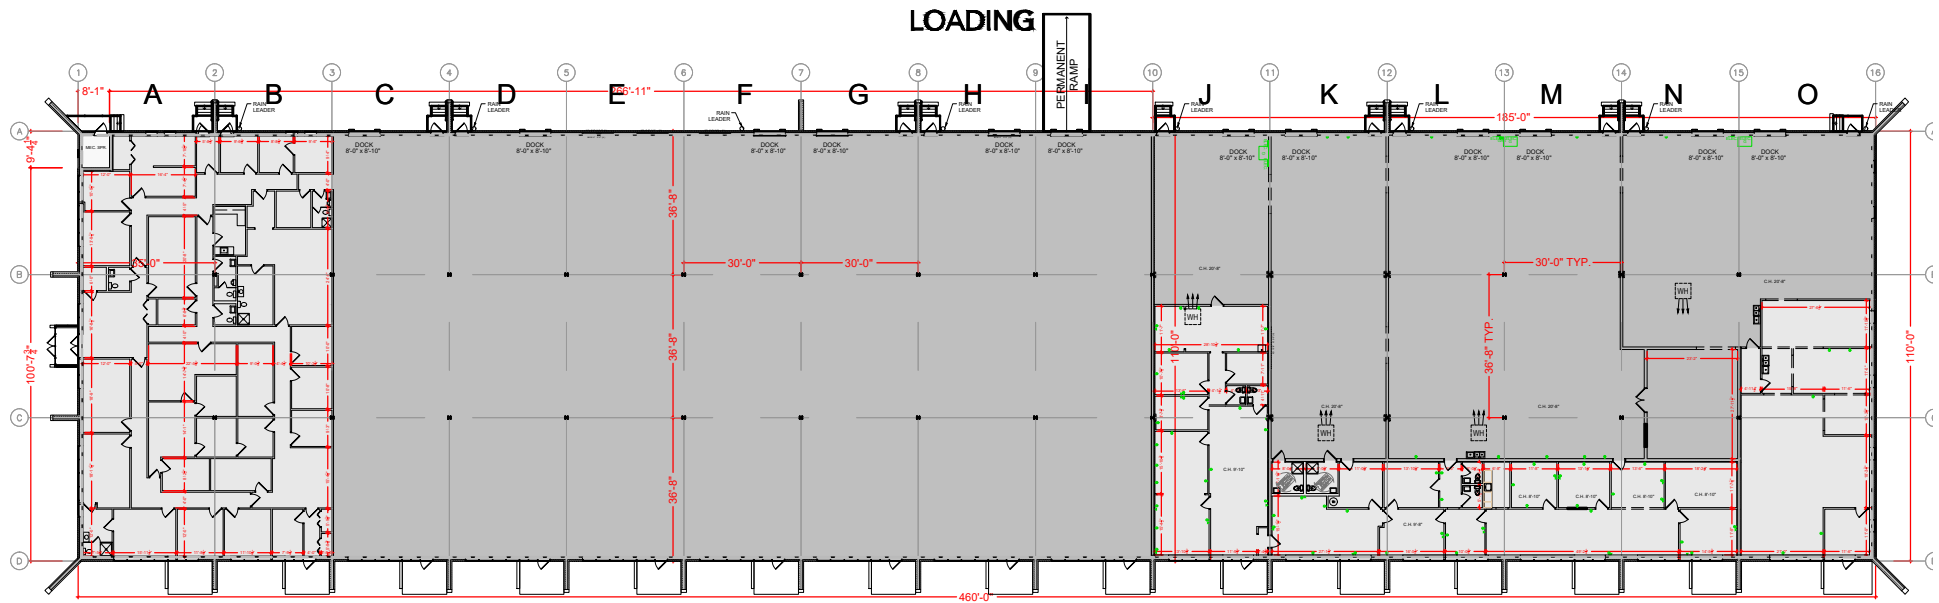

TOTAL SF AVAILABLE - 50,600 SF

OFFICE - 14,504 SF
WAREHOUSE - 36,096 SF

[Click to access 3D model](#)

Key Plan

Floor Plan