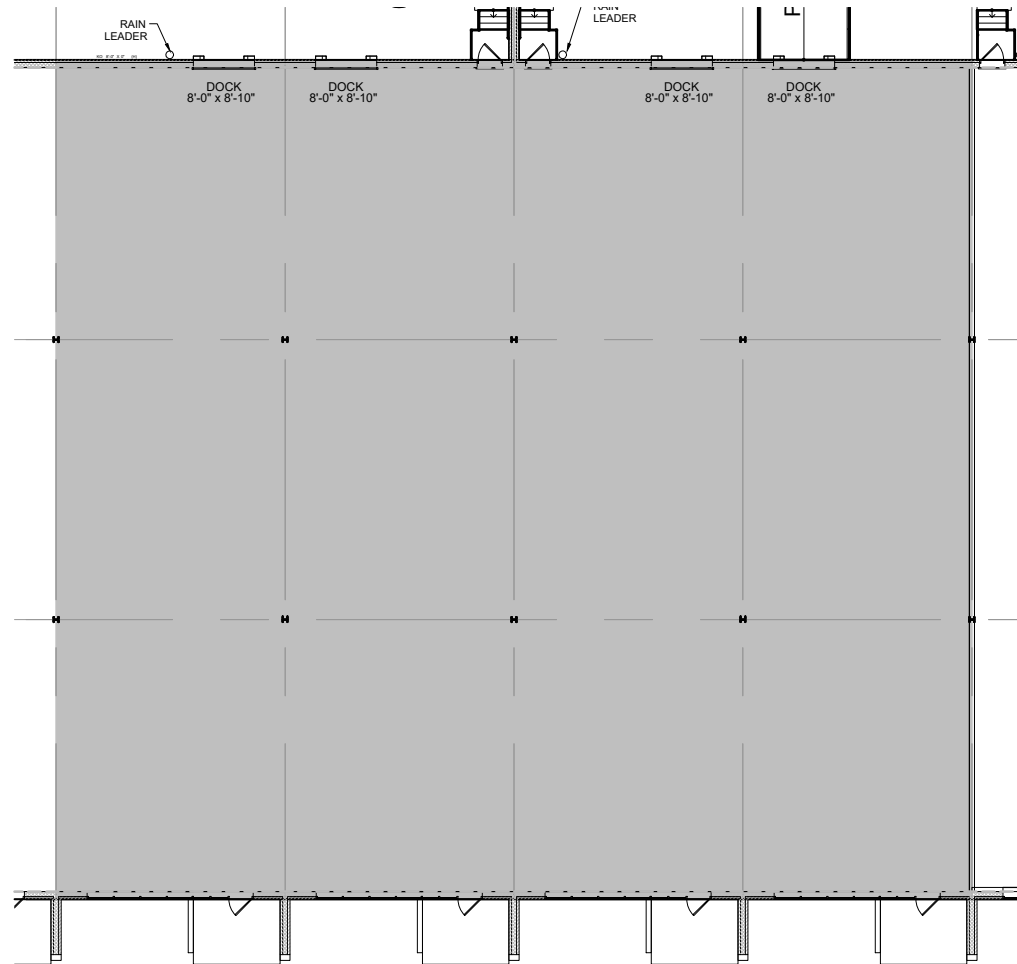

TOTAL SF AVAILABLE - 13,200 SF

OFFICE - 0,000 SF

WAREHOUSE - 13,200 SF

[Click to access 3D model](#)

Key Plan

Floor Plan