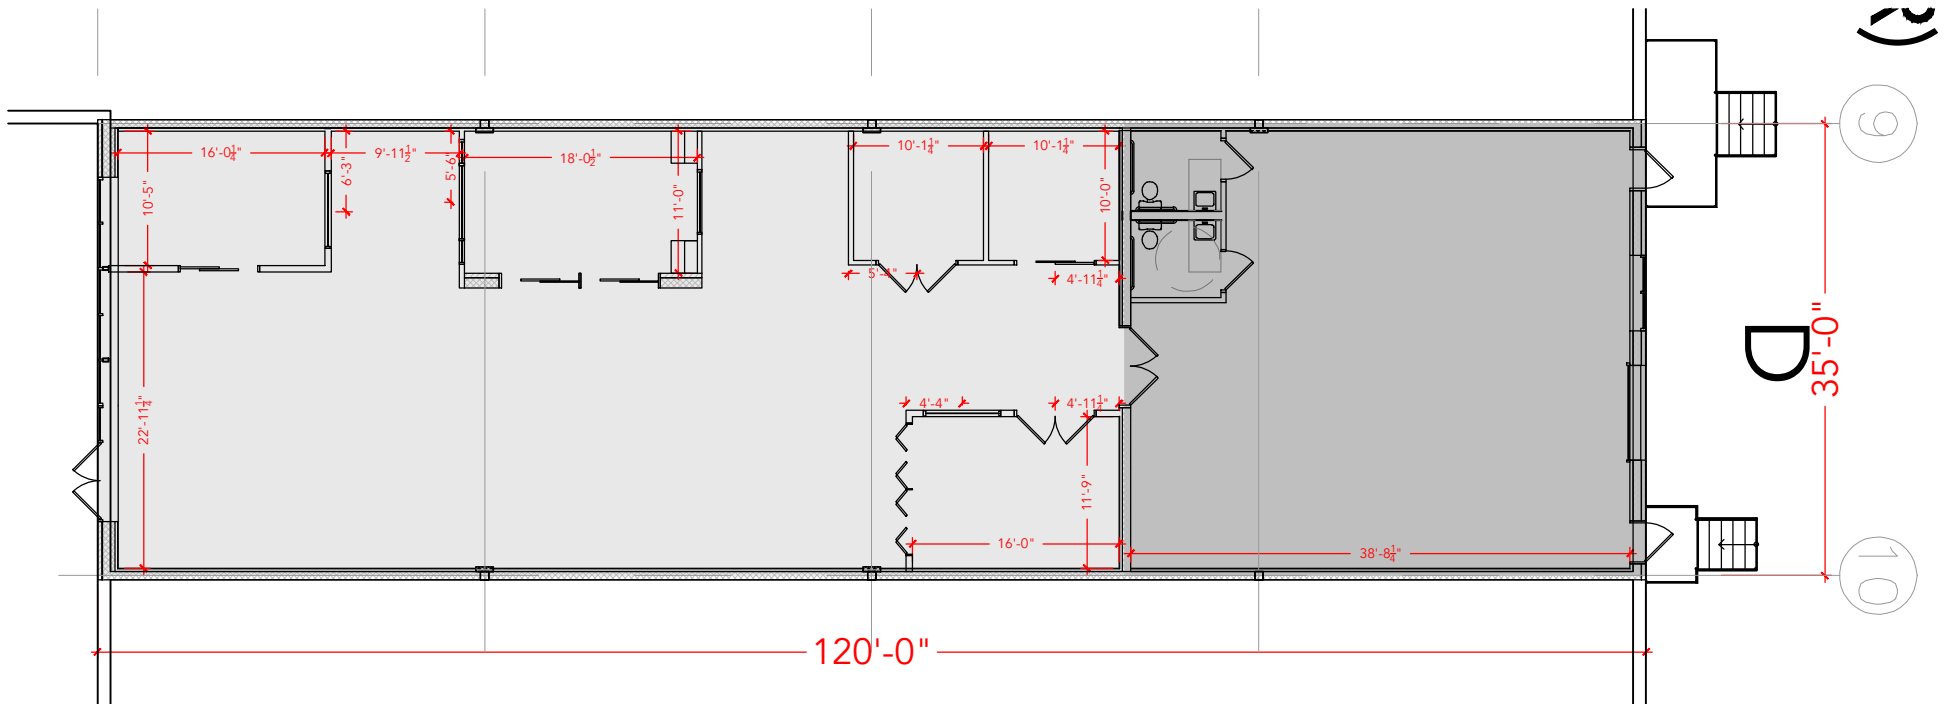

**TOTAL SF AVAILABLE - 4,200 SF**

**OFFICE - 2,787 SF**

**WAREHOUSE - 1,413 SF**

[Click to access 3D model](#)

Key Plan

## Floor Plan