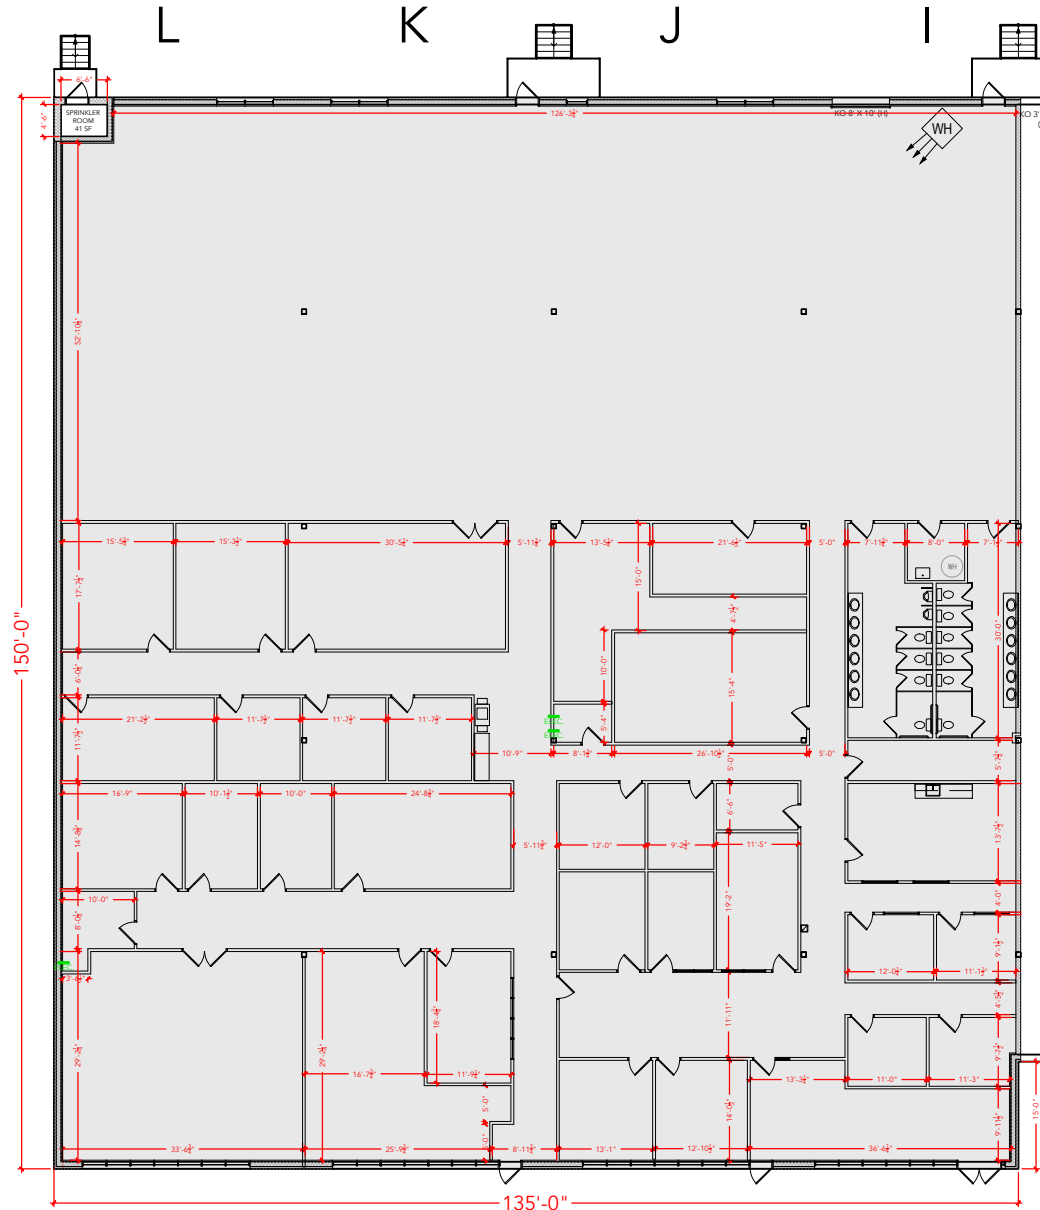

TOTAL SF AVAILABLE -20,209 SF

Key Plan

[Click to access 3D model](#)

Floor Plan