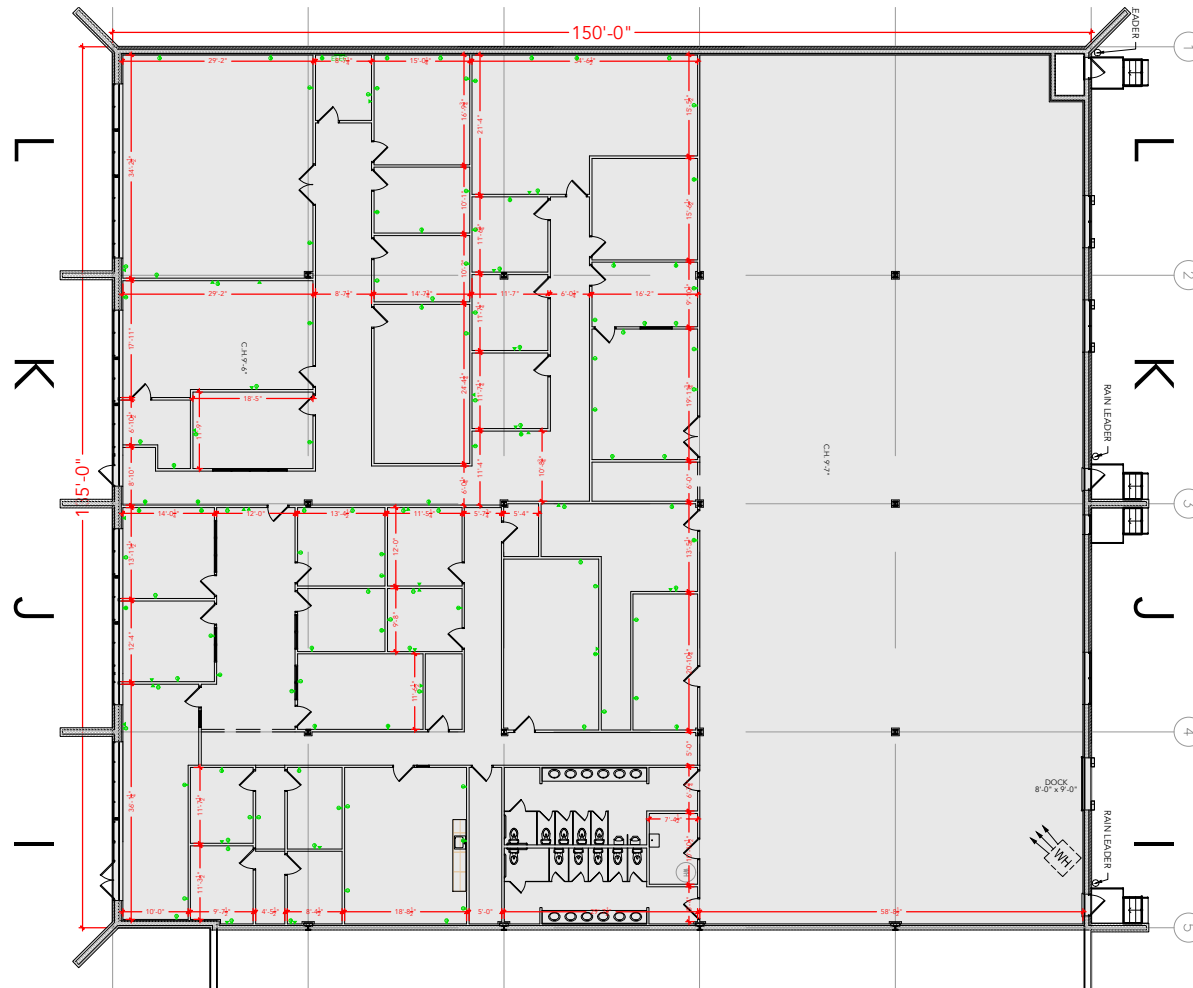

**TOTAL SF AVAILABLE - 20,209 SF**

OFFICE - 20,209 SF

WAREHOUSE - 0,000 SF

[Click to access 3D model](#)

Key Plan

Floor Plan