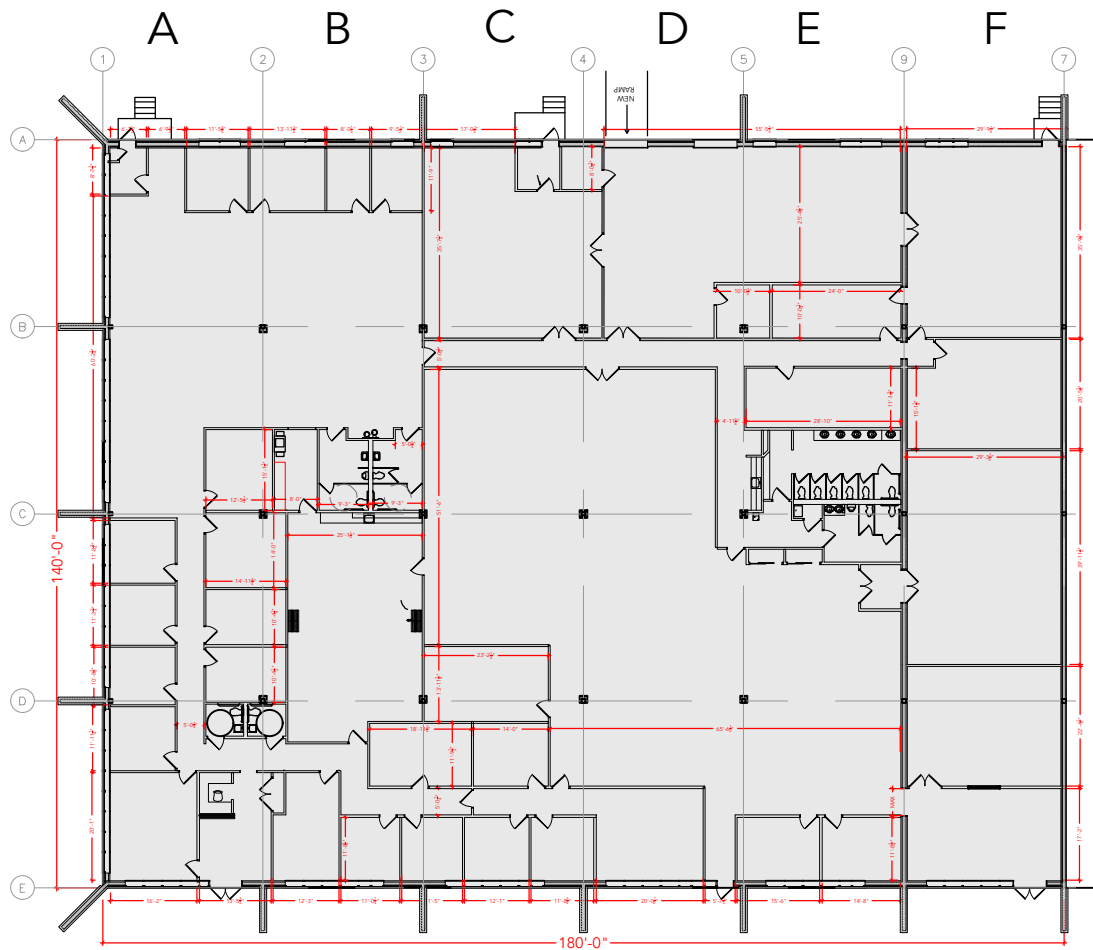

TOTAL SF AVAILABLE - 25,200 SF

OFFICE - 25,200 SF

WAREHOUSE - 0,000 SF

[Click to access 3D model](#)

LOADING

A	B	C	D	E	F	G	H	I	J	K	L	M	N	O	P	Q	R

Key Plan

Floor Plan