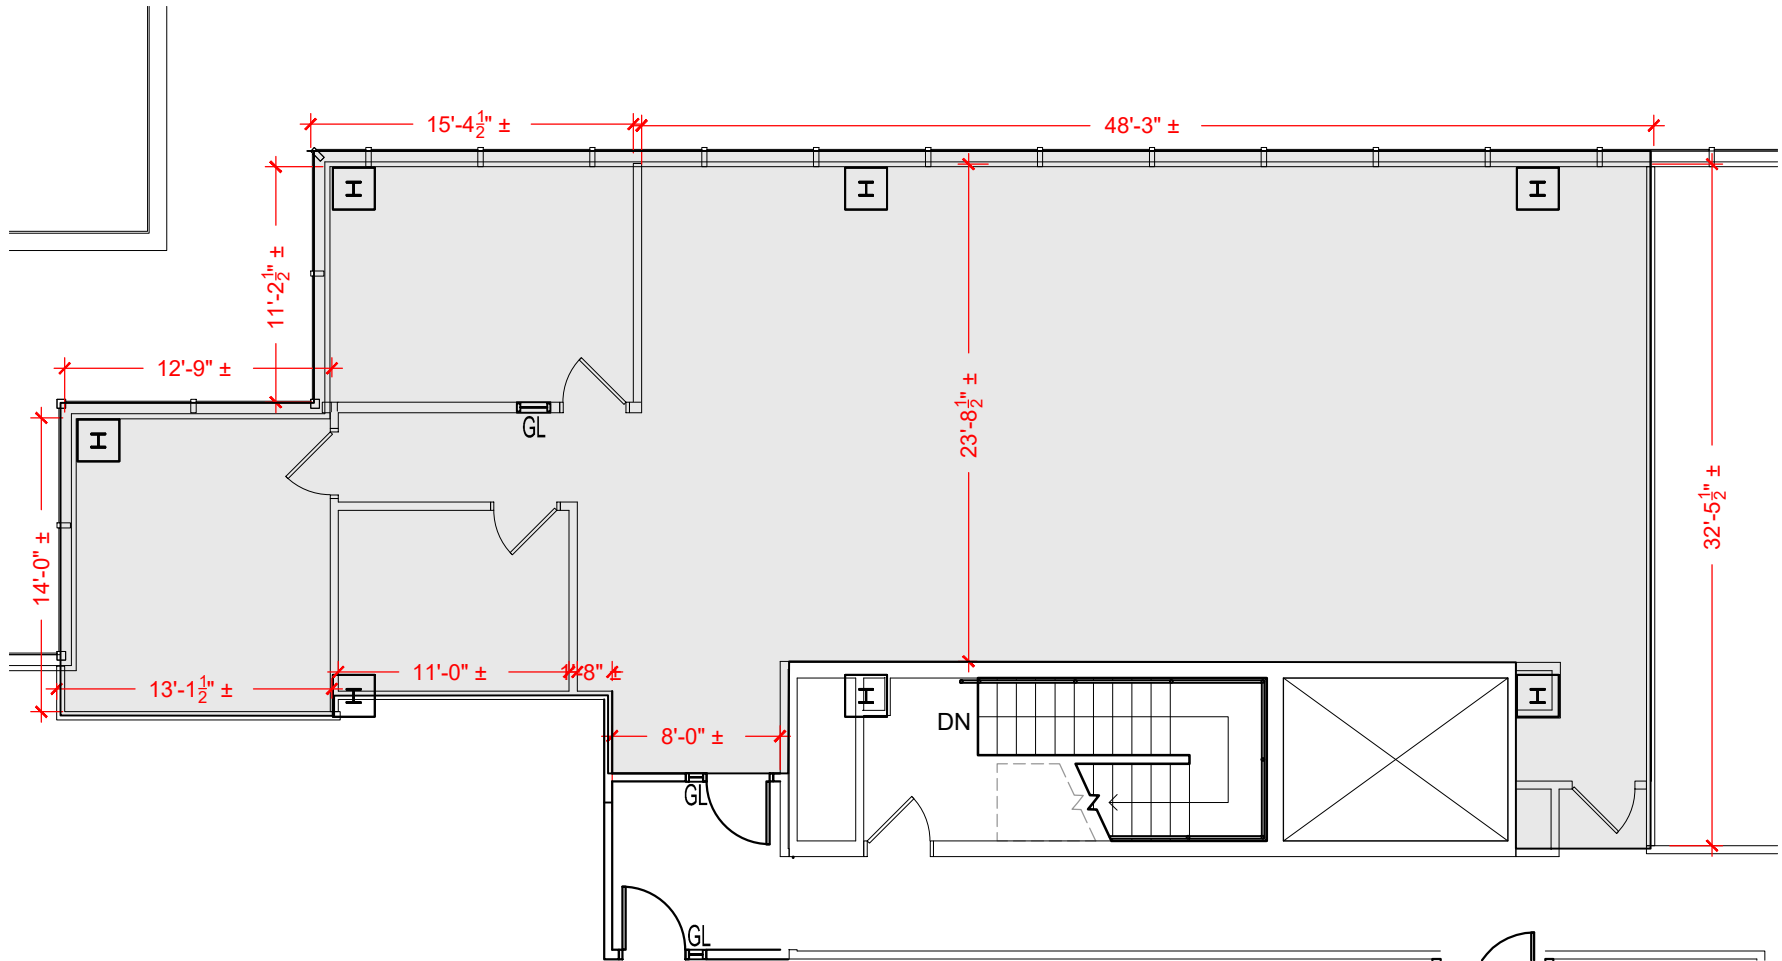

TOTAL SF AVAILABLE - 2,079 RSF(12%)

[Click to access 3D model](#)

Key Plan

Floor Plan