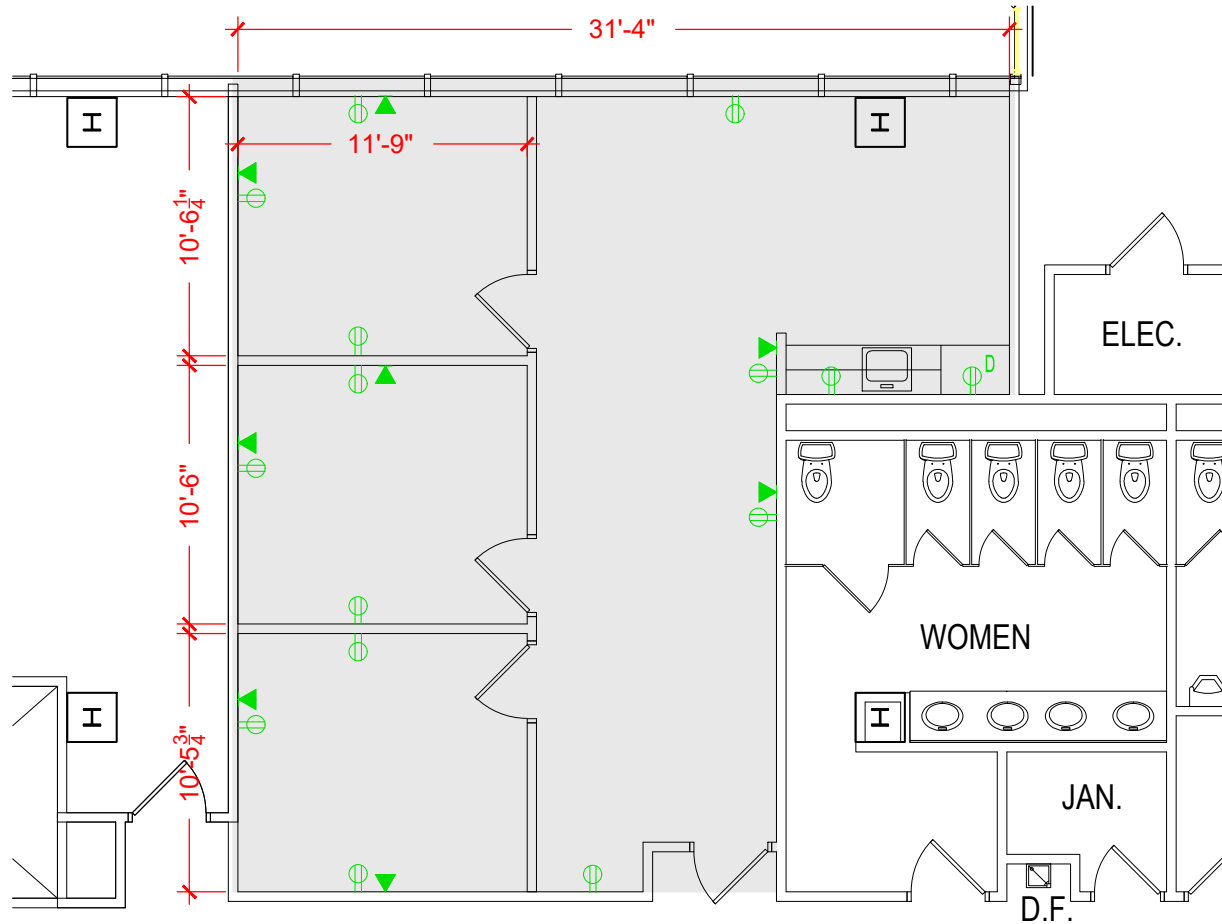

TOTAL SF AVAILABLE - 952 RSF(12%)

[Click to access 3D model](#)

Key Plan

Floor Plan