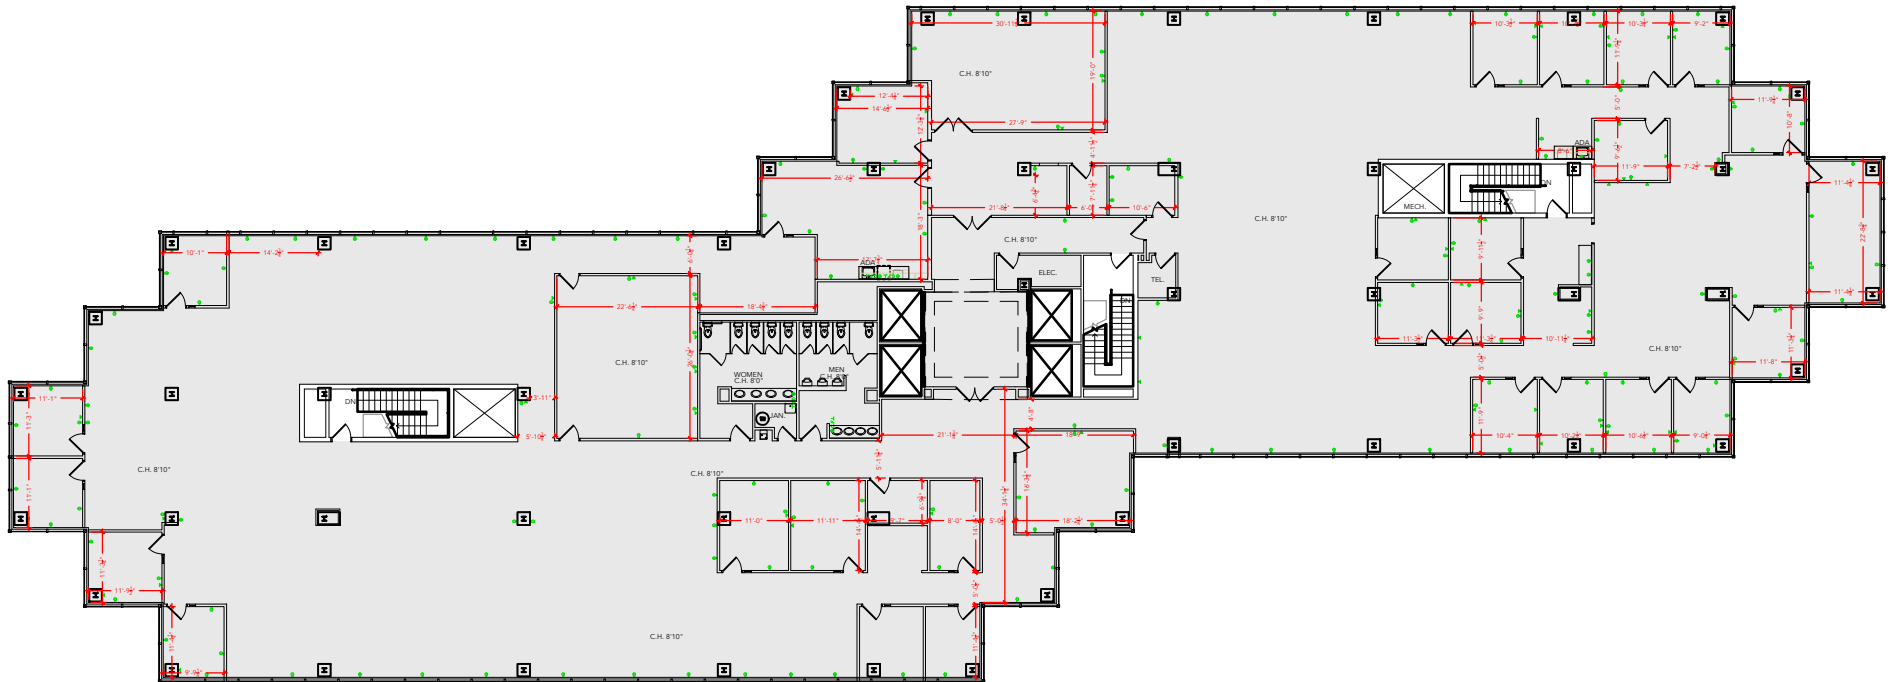

TOTAL SF AVAILABLE - 21,808 RSF(9%)

[Click to access 3D model](#)

Key Plan

Floor Plan