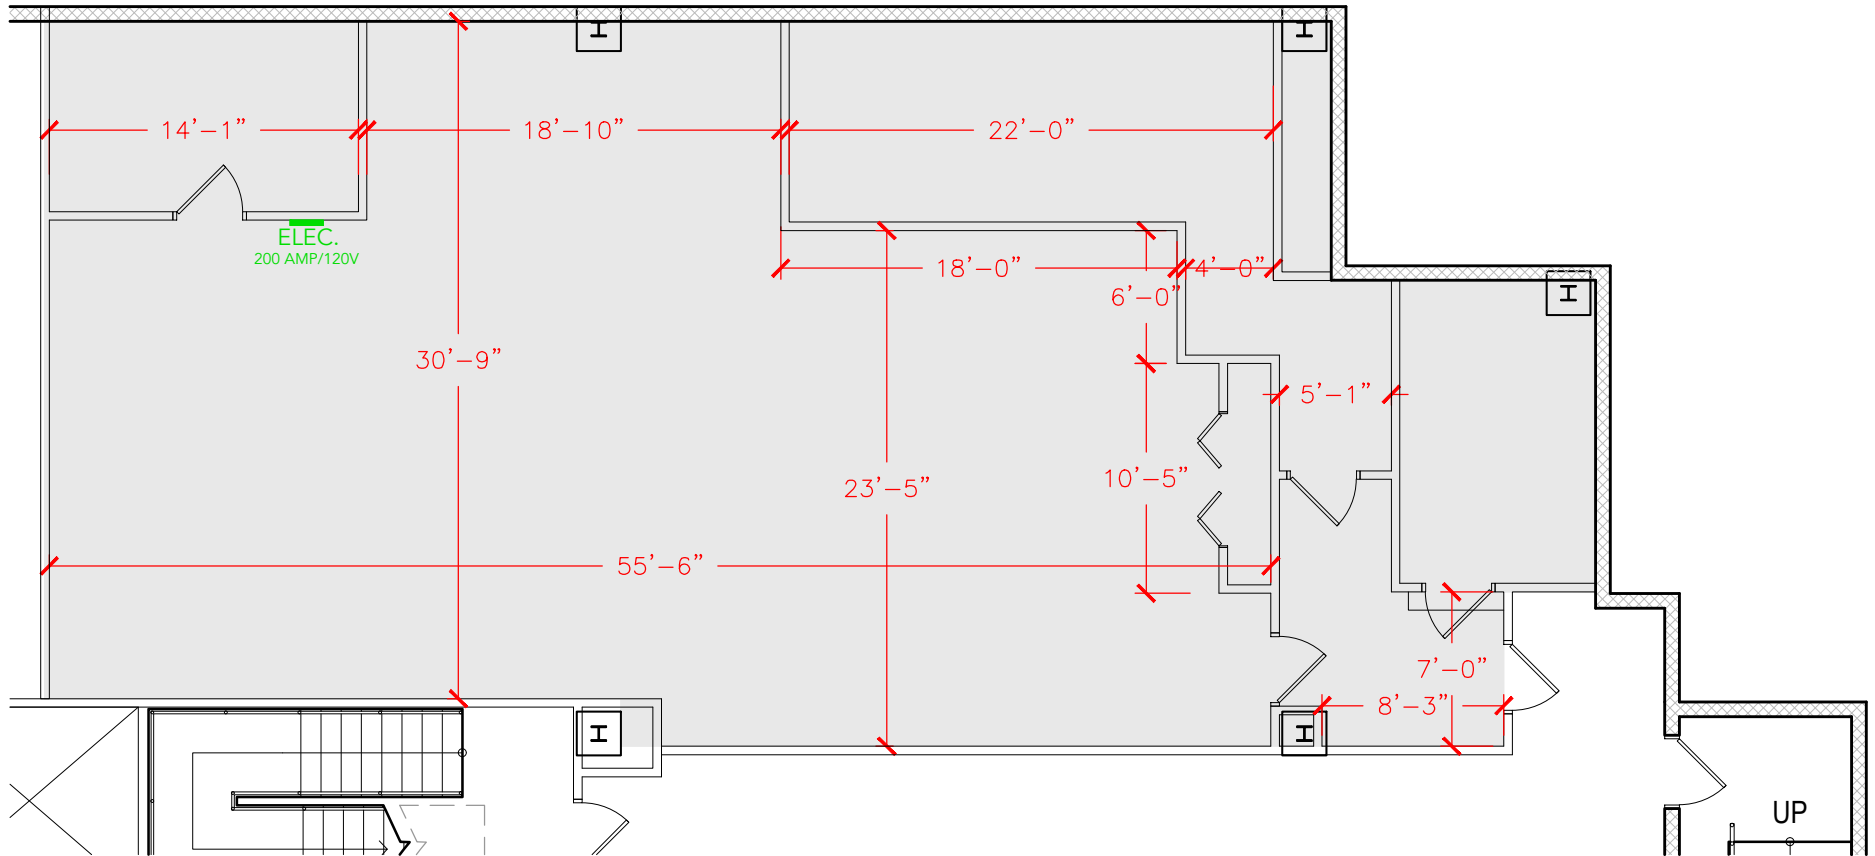

TOTAL SF AVAILABLE - 2,344 RSF (12%)

[Click to access 3D model](#)

Key Plan

Floor Plan