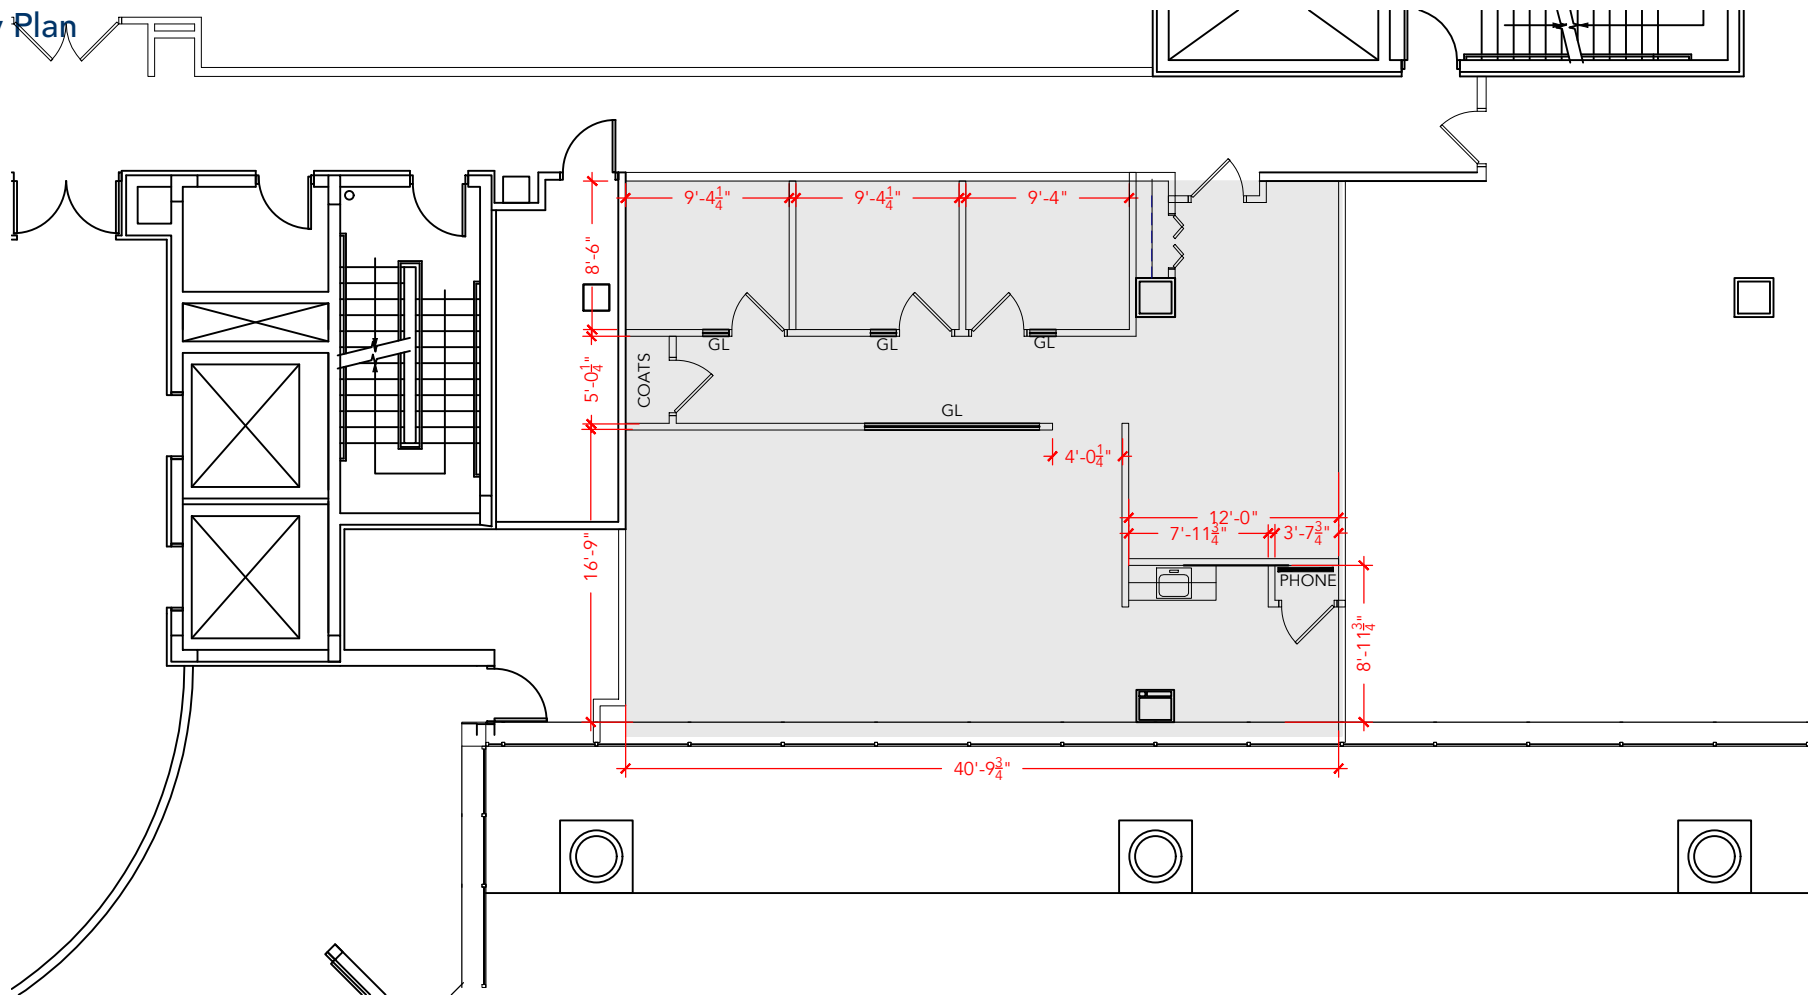

TOTAL SF AVAILABLE - 1,458 RSF(12%)

[Click to access 3D model](#)

Key Plan

Floor Plan