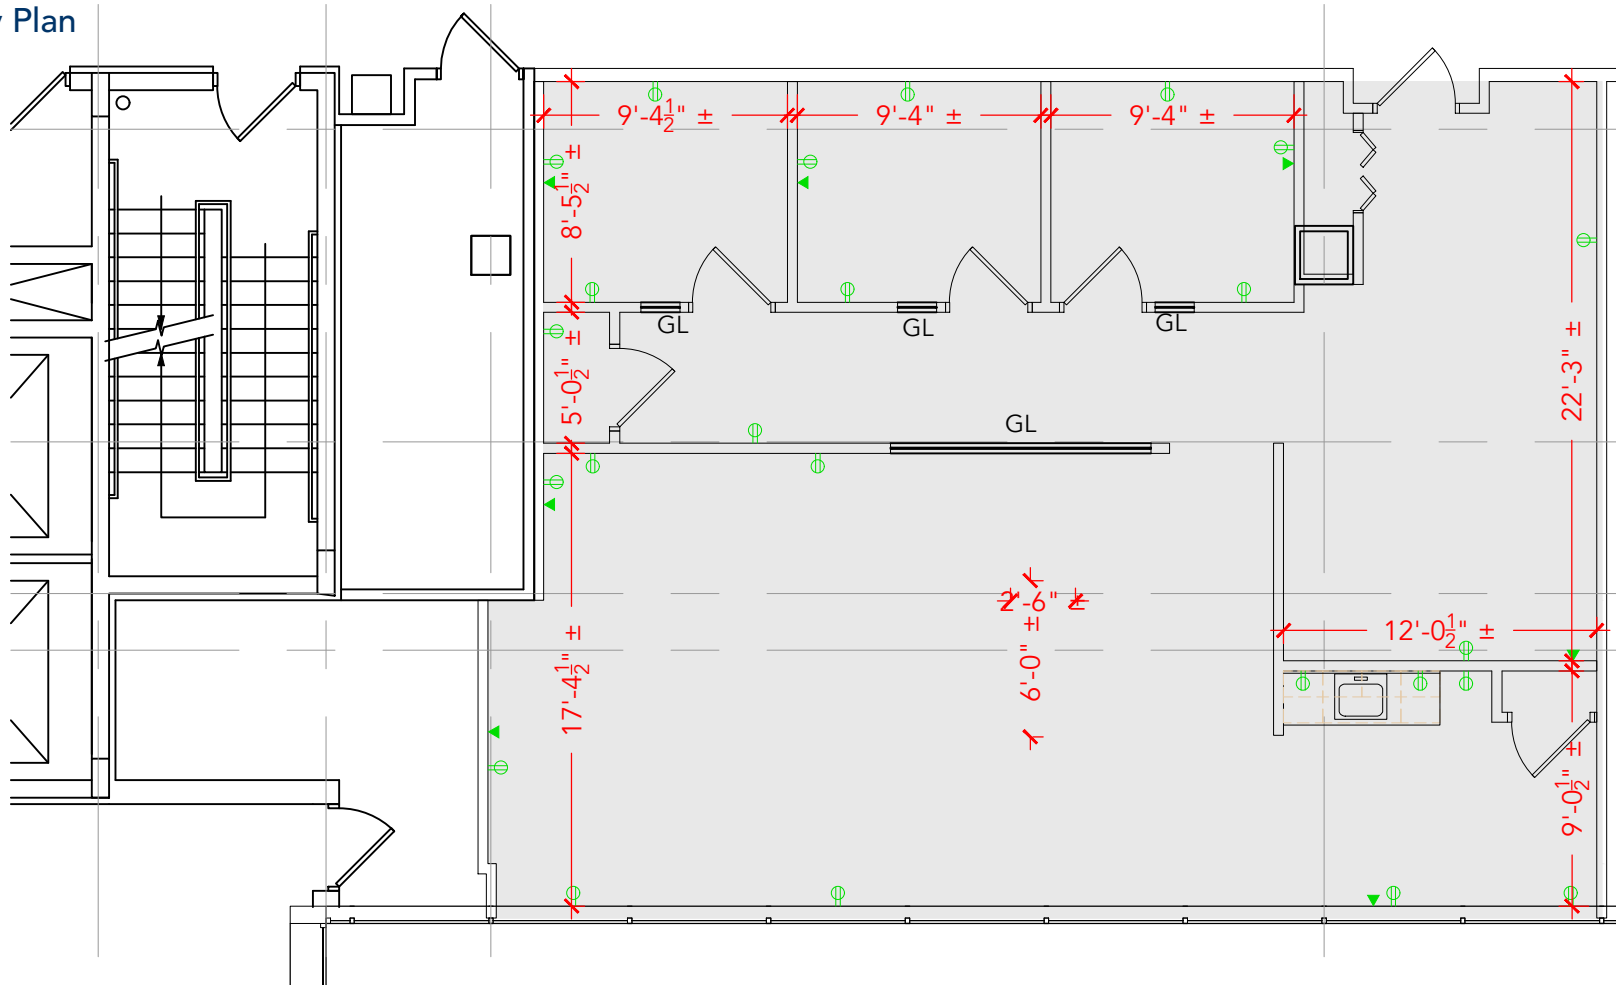

TOTAL SF AVAILABLE - 1,491 RSF(12%)

[Click to access 3D model](#)

Key Plan

Floor Plan