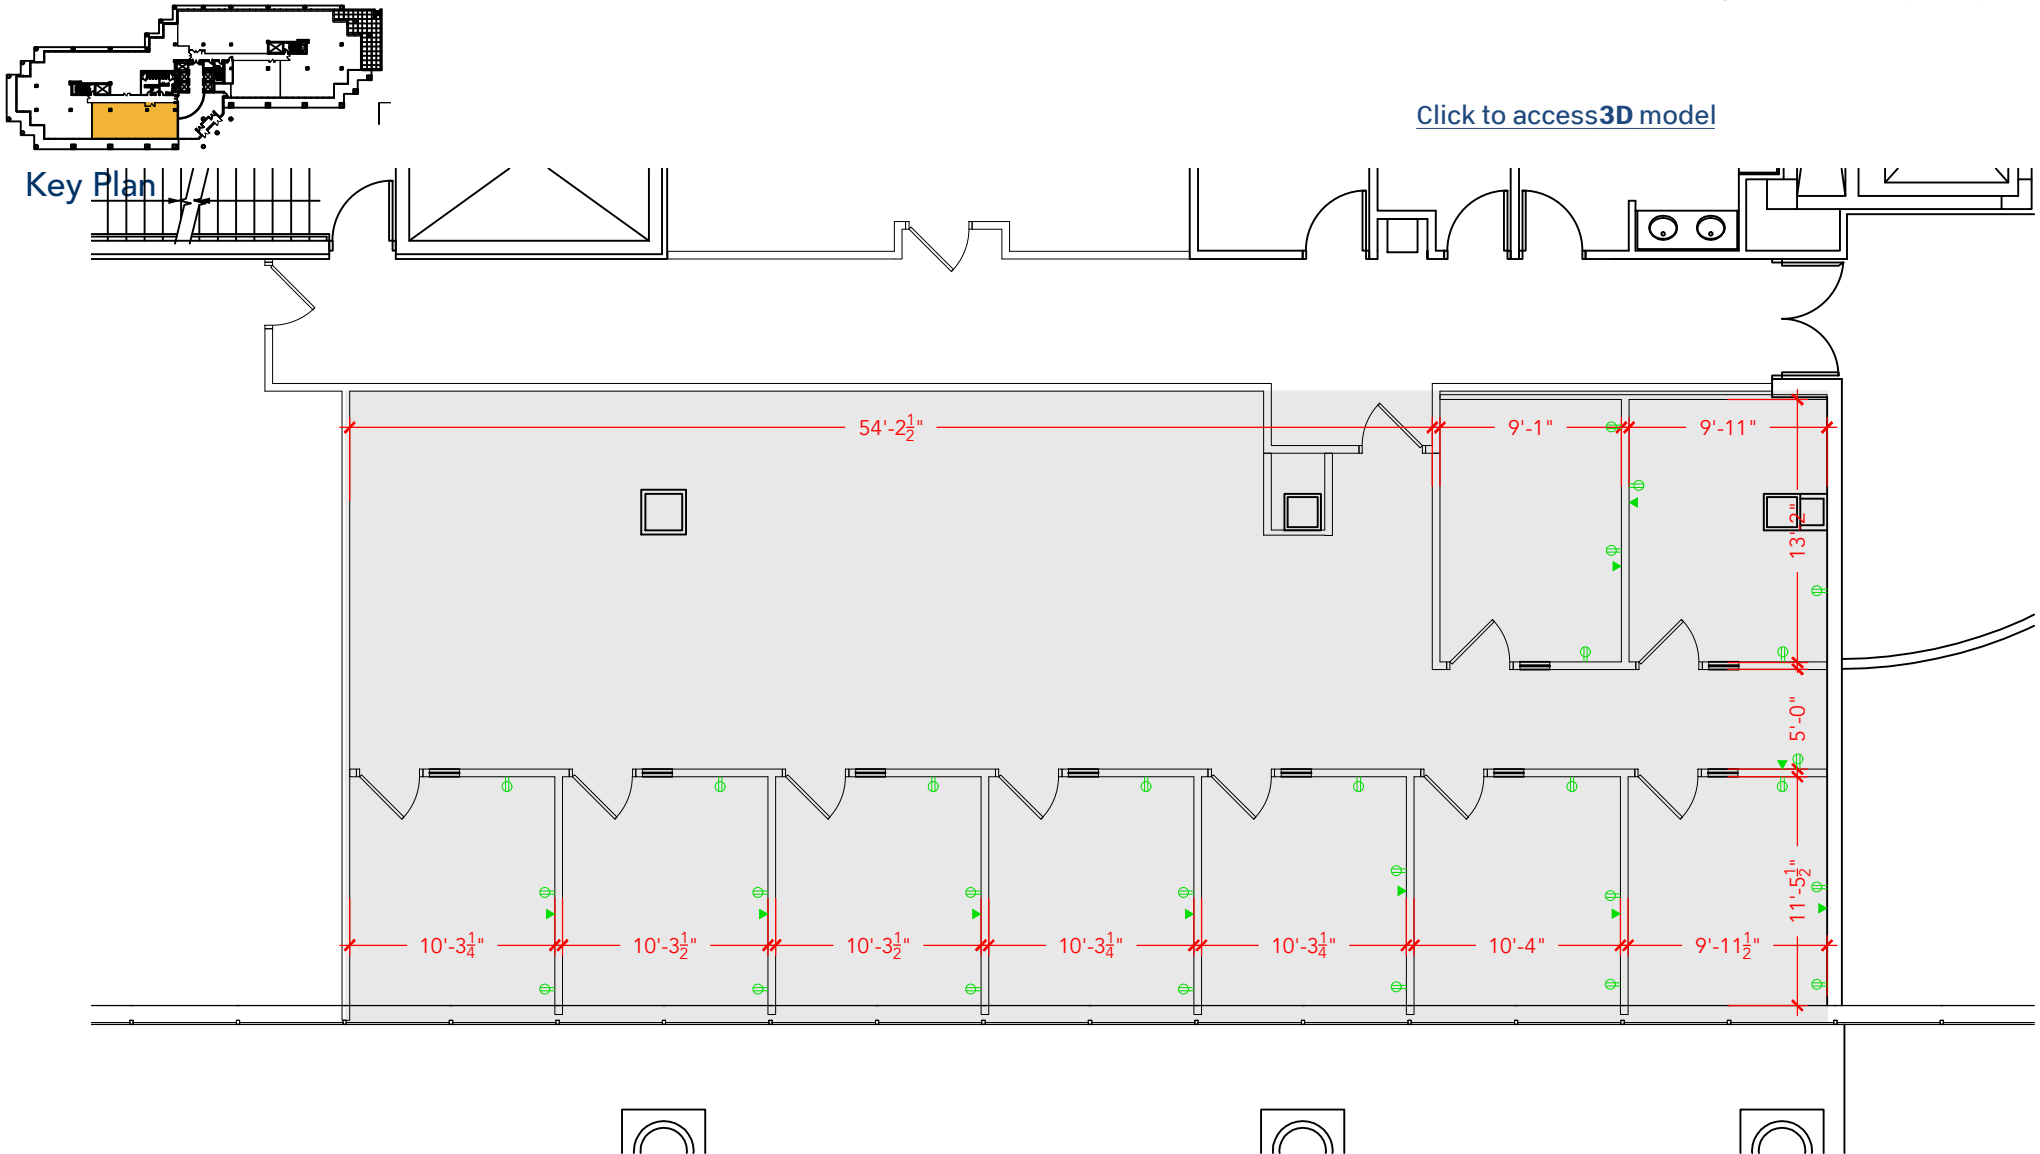

TOTAL SF AVAILABLE - 2,626 RSF(12%)

[Click to access 3D model](#)

Floor Plan