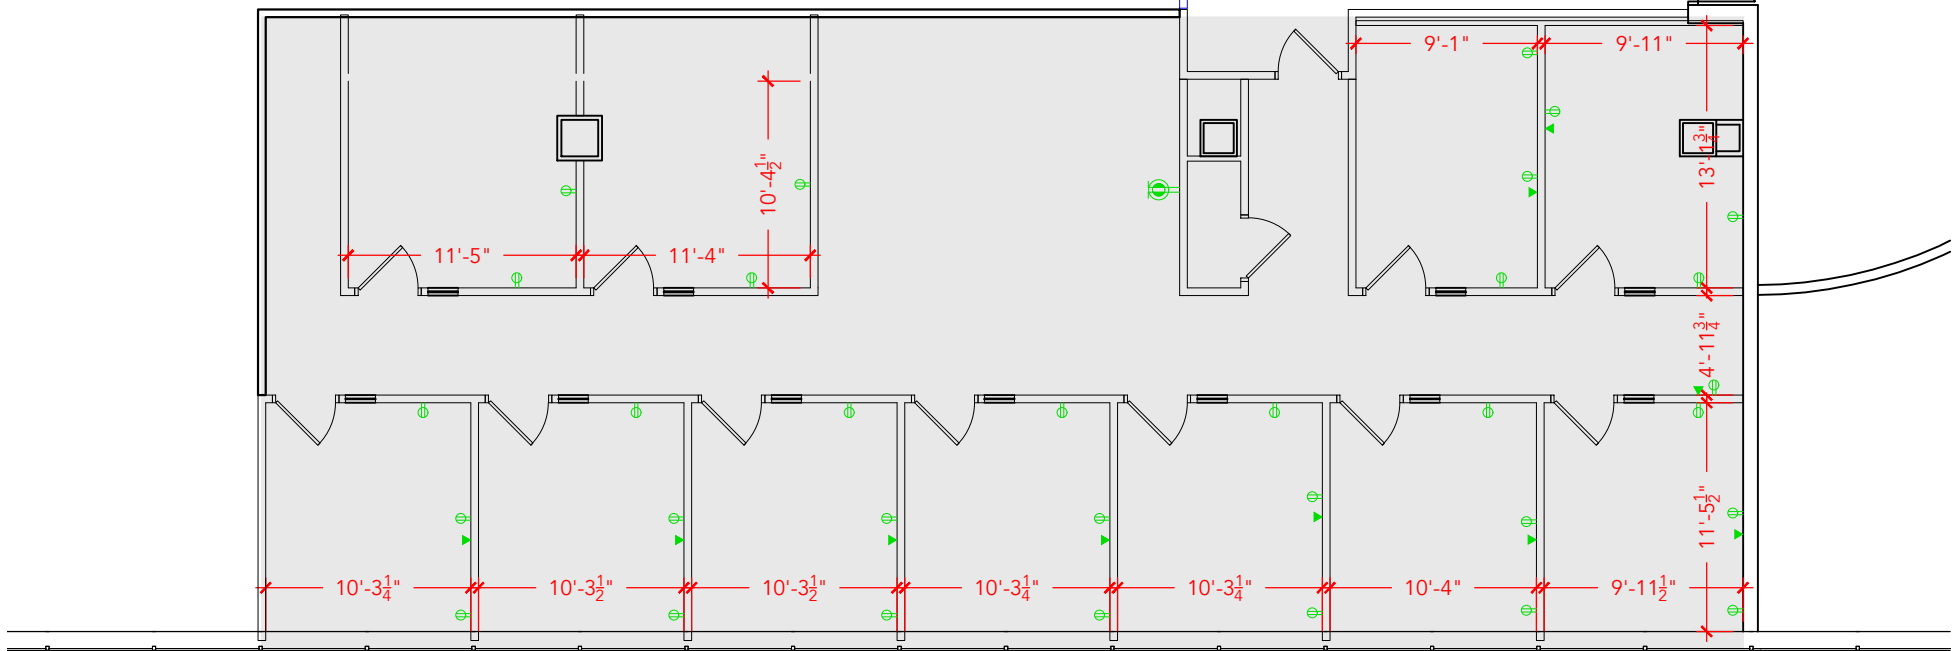

TOTAL SF AVAILABLE - 2,626 RSF(12%)

Key Plan

[Click to access 3D model](#)

## Floor Plan