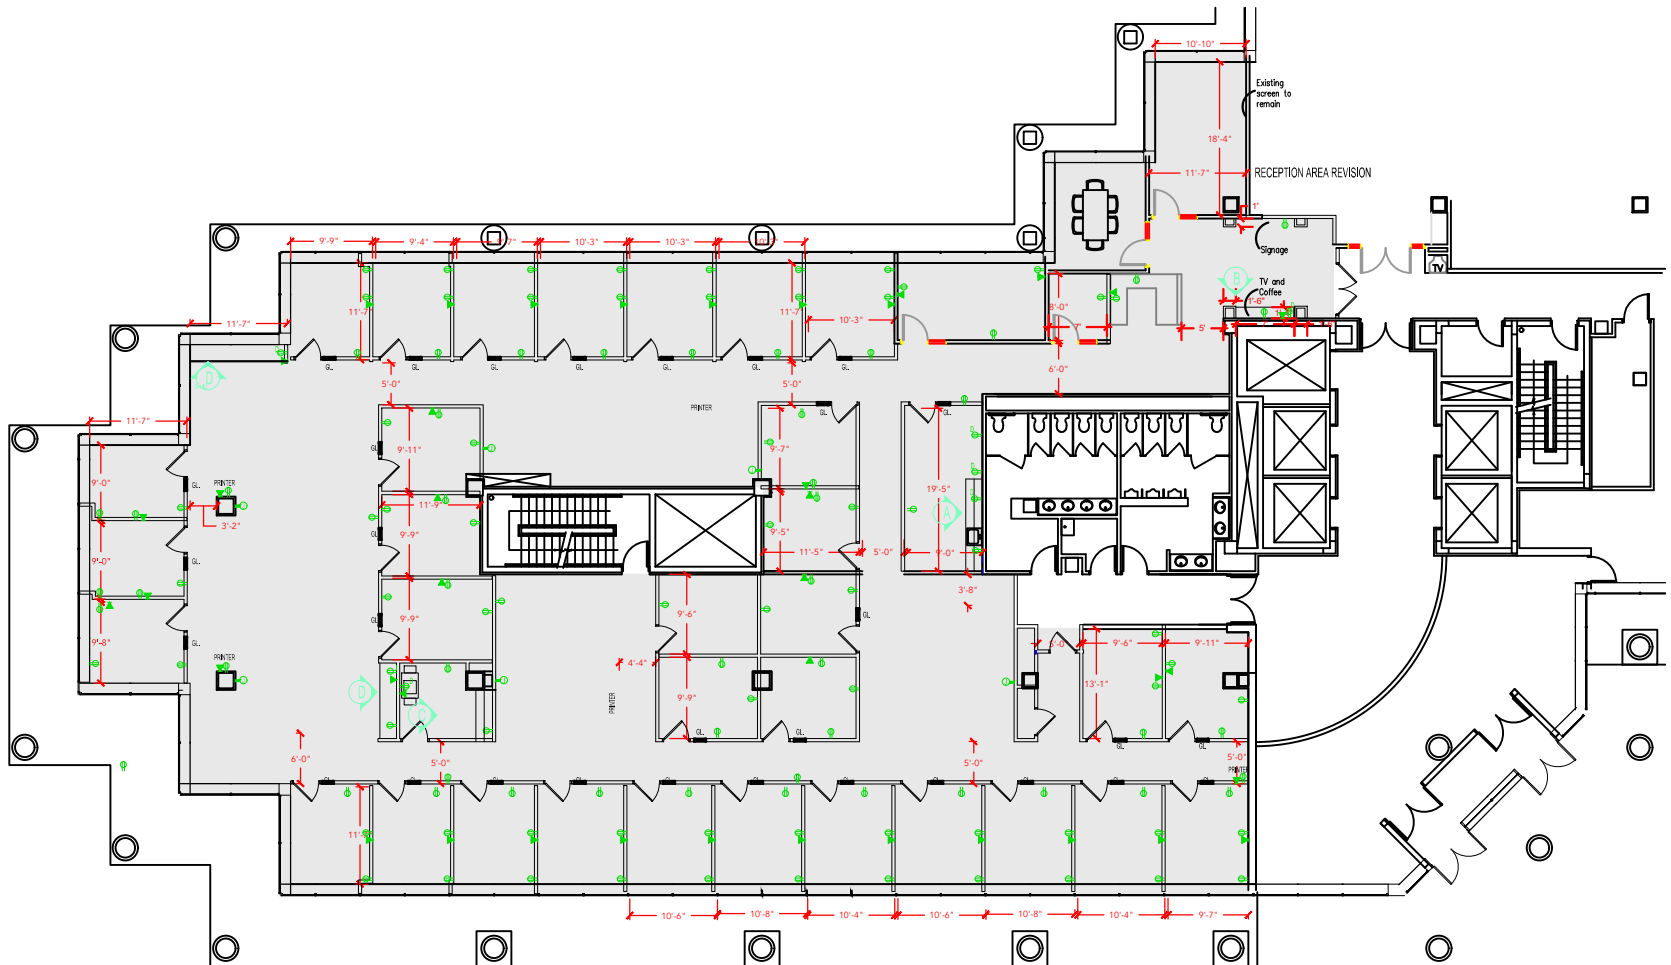

TOTAL SF AVAILABLE - 10,312 RSF(12%)

Key Plan

[Click to access 3D model](#)

Floor Plan