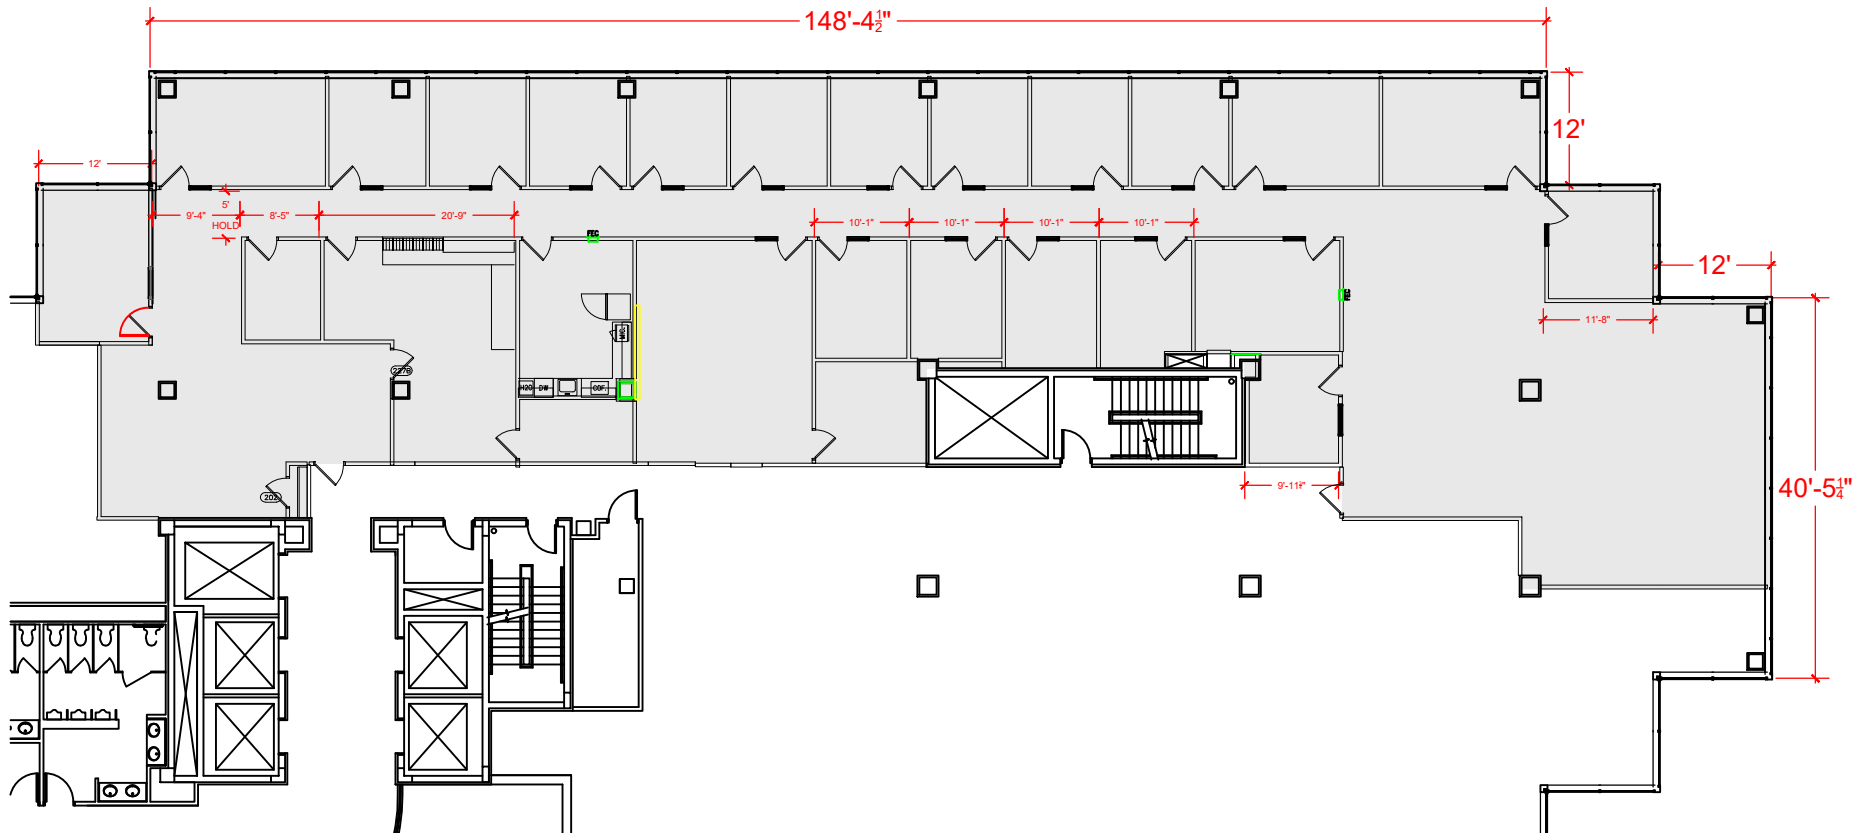

TOTAL SF AVAILABLE - 8,120 RSF(12%)

[Click to access 3D model](#)

Key Plan

Floor Plan