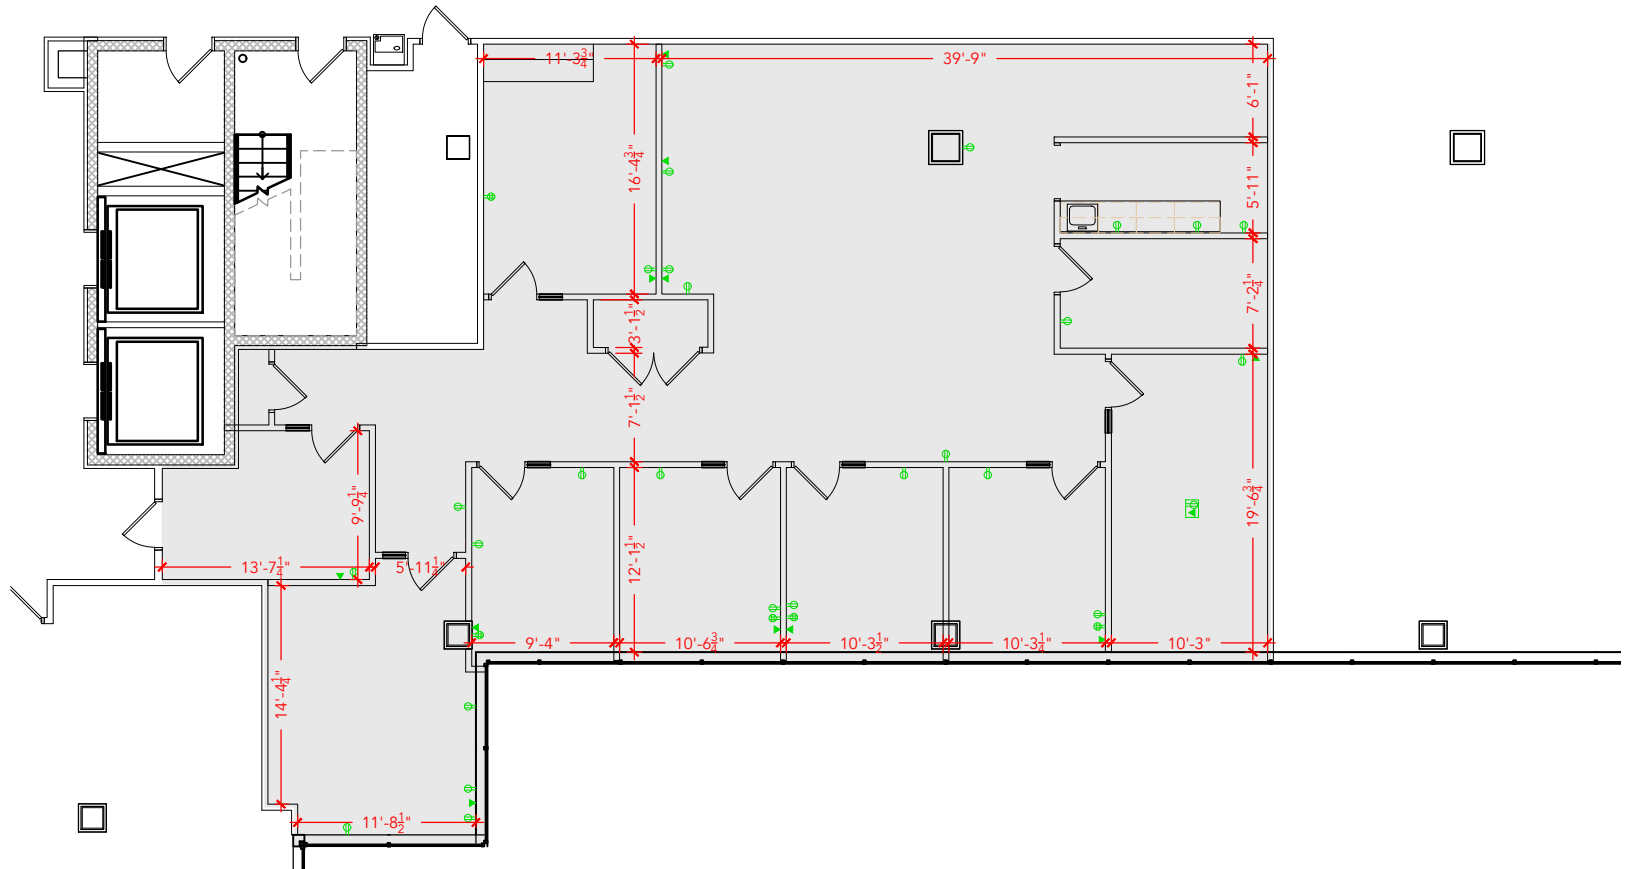

TOTAL SF AVAILABLE - 2,943 RSF(12%)

Key Plan

[Click to access 3D model](#)

Floor Plan