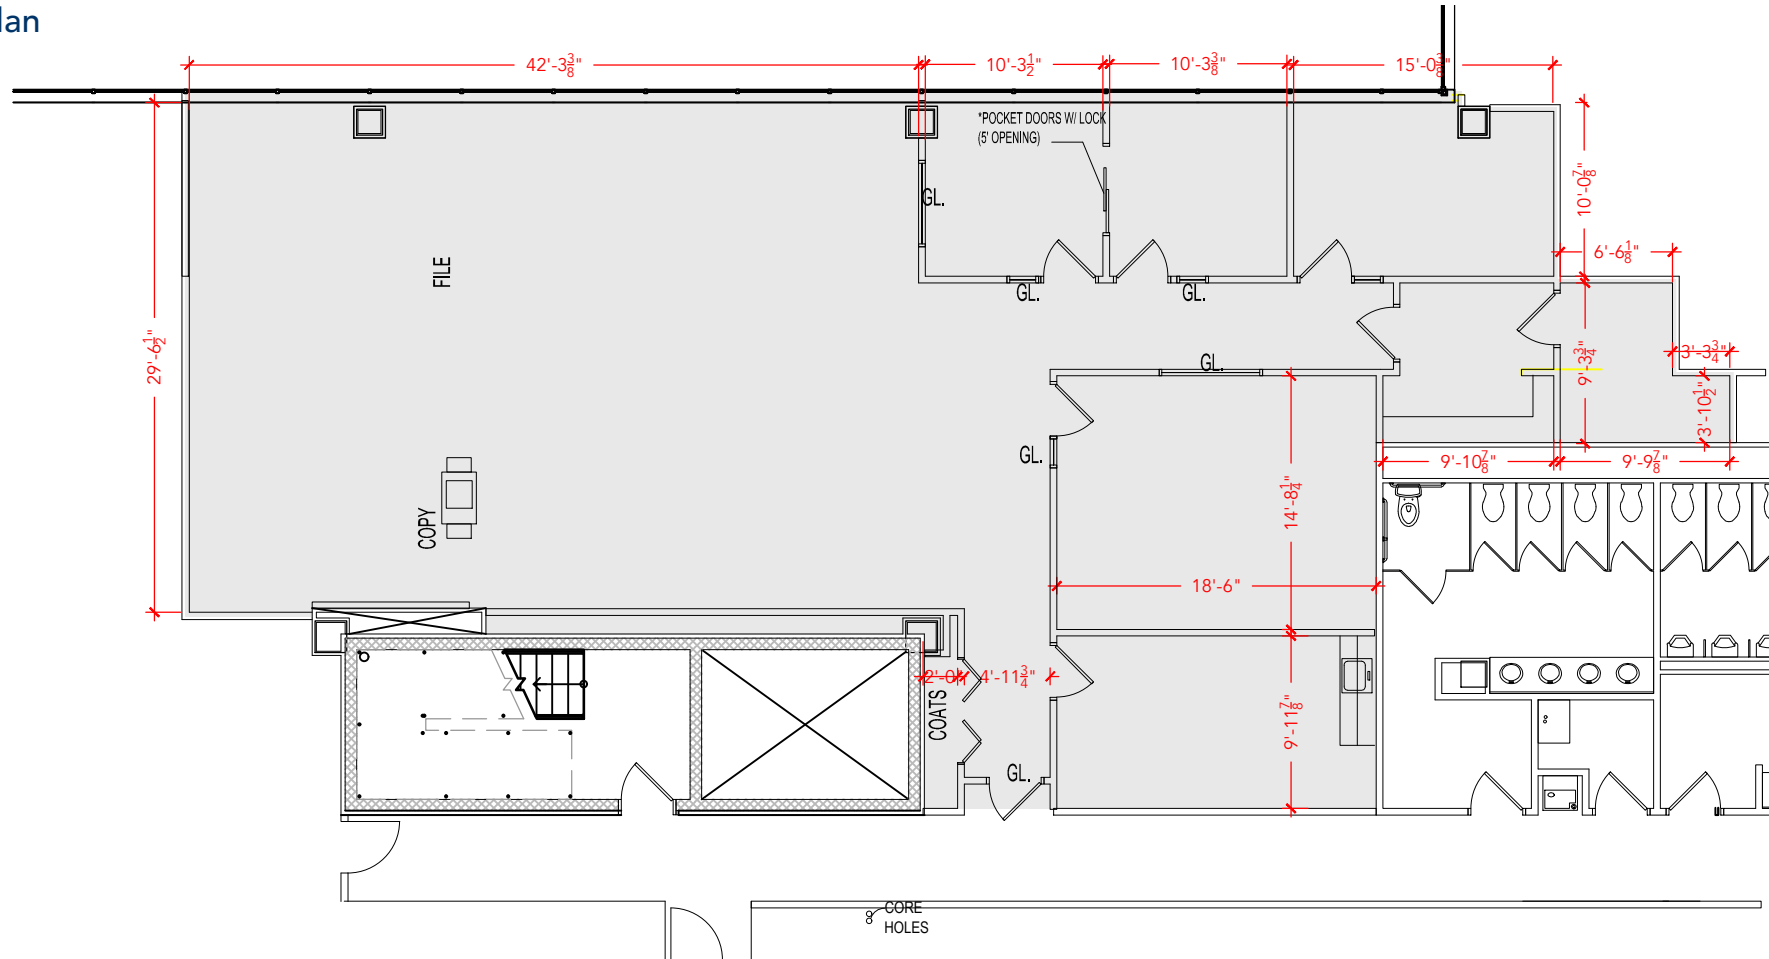

TOTAL SF AVAILABLE - 3,021 RSF(12%)

Key Plan

[Click to access 3D model](#)

## Floor Plan