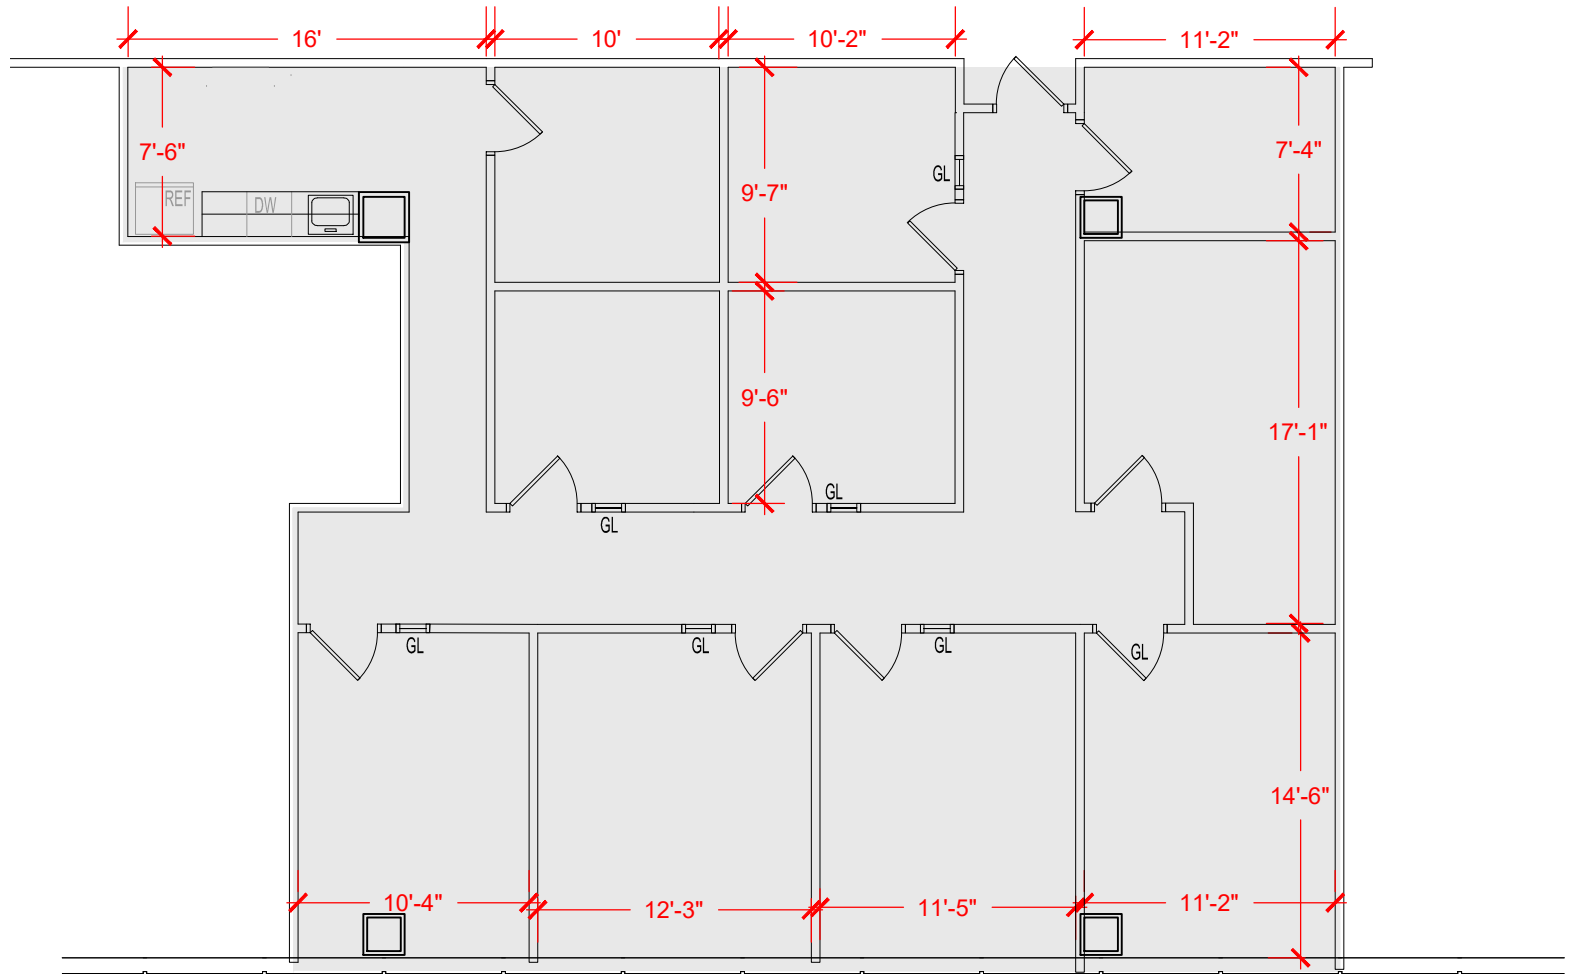

LEVEL FIVE

**TOTAL SF AVAILABLE -2,107 RSF**

OFFICE - 0,000 SF  
WAREHOUSE SF - 2,107 RSF

[Click to access 3D model](#)

Key Plan

Floor Plan