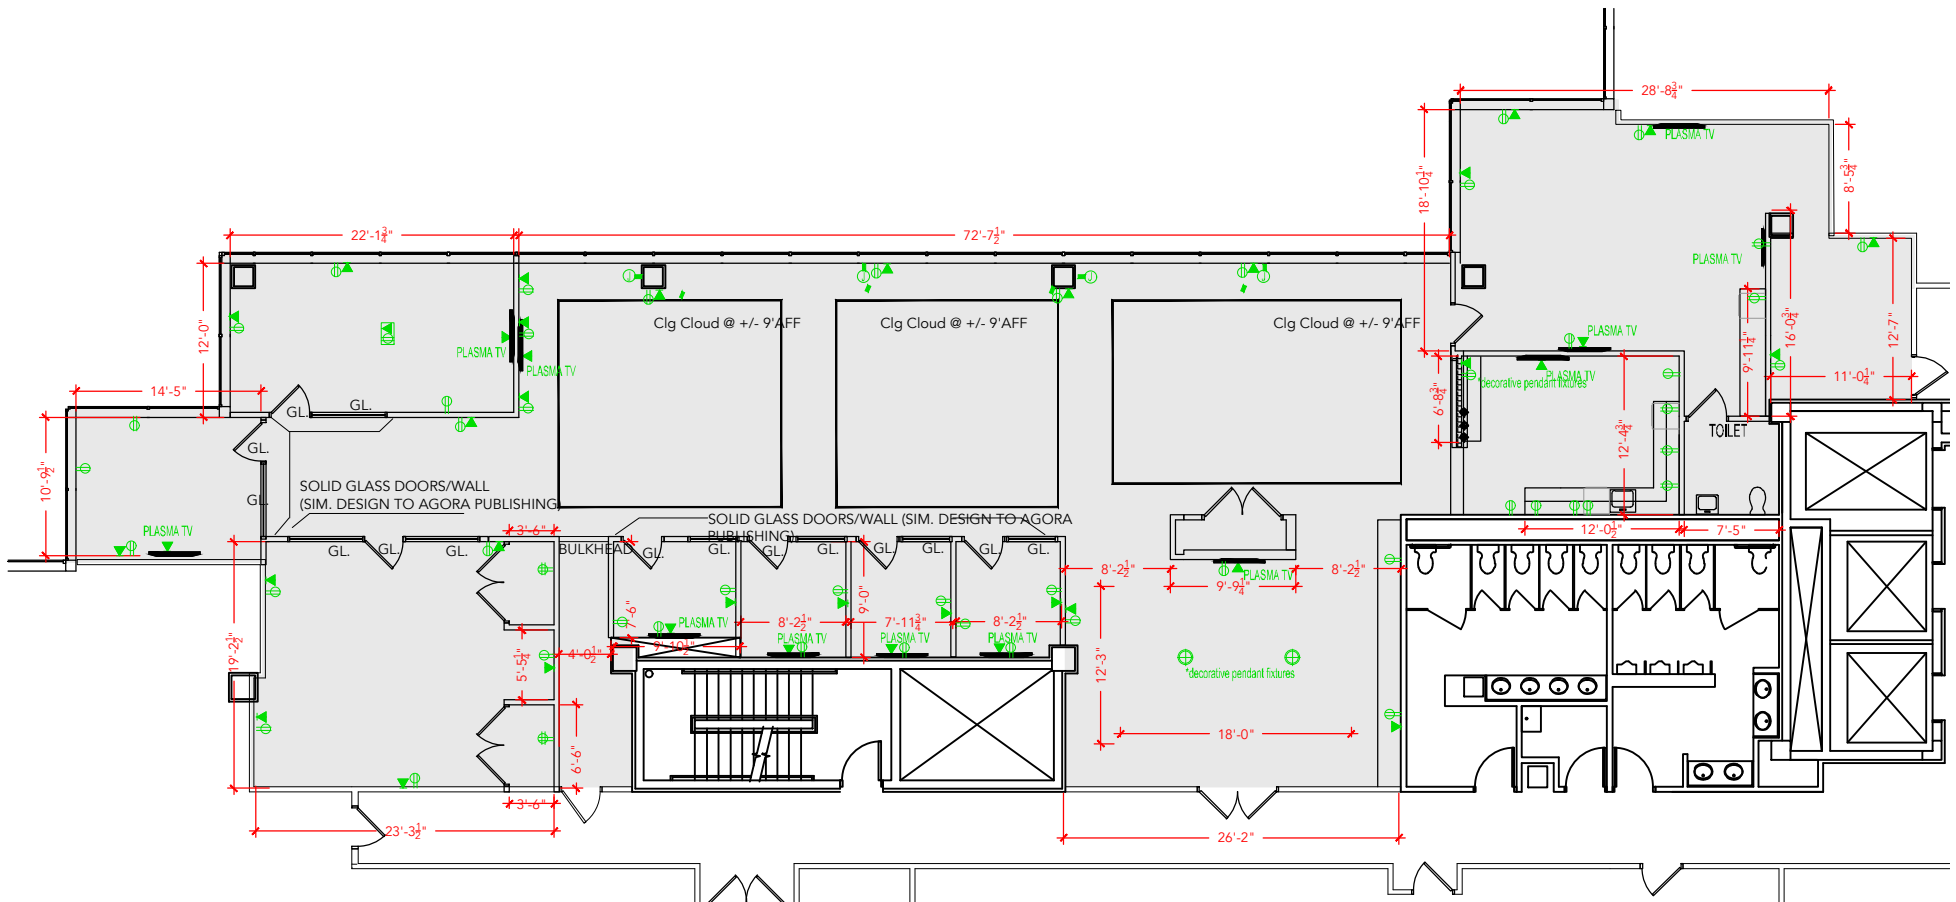

TOTAL SF AVAILABLE - 5,173 RSF(12%)

Key Plan

[Click to access 3D model](#)

## Floor Plan