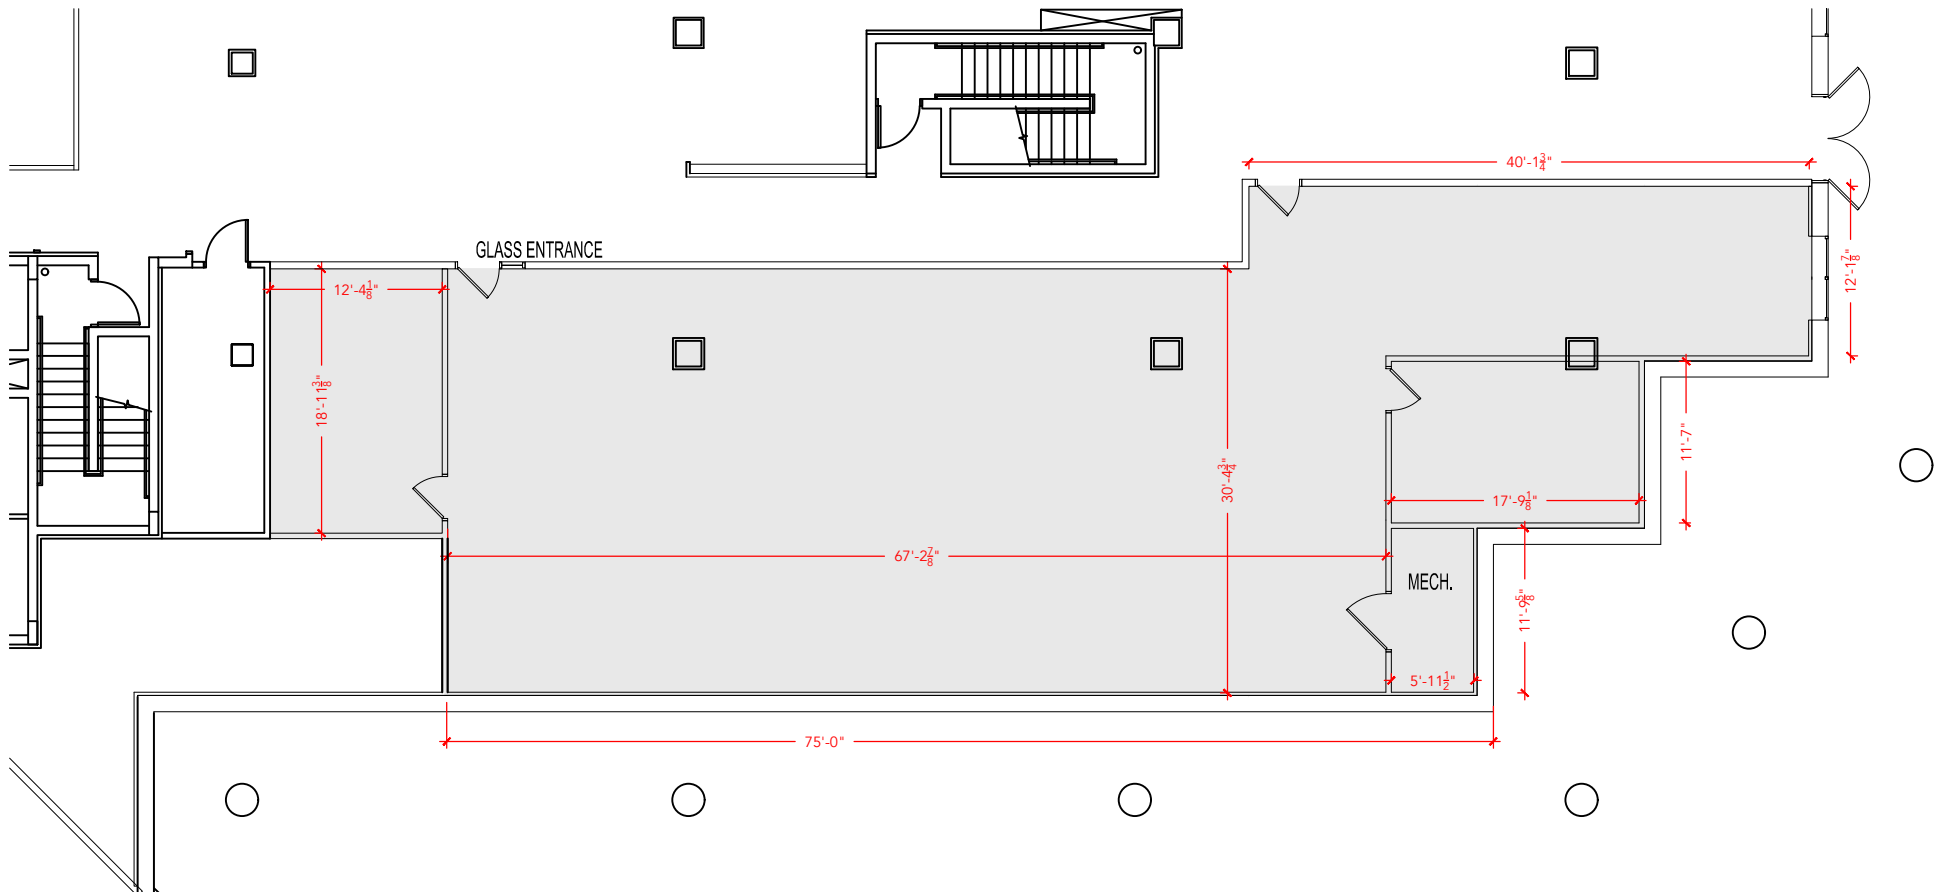

TOTAL SF AVAILABLE - 3,411 RSF (12%)

Key Plan

[Click to access 3D model](#)

Floor Plan