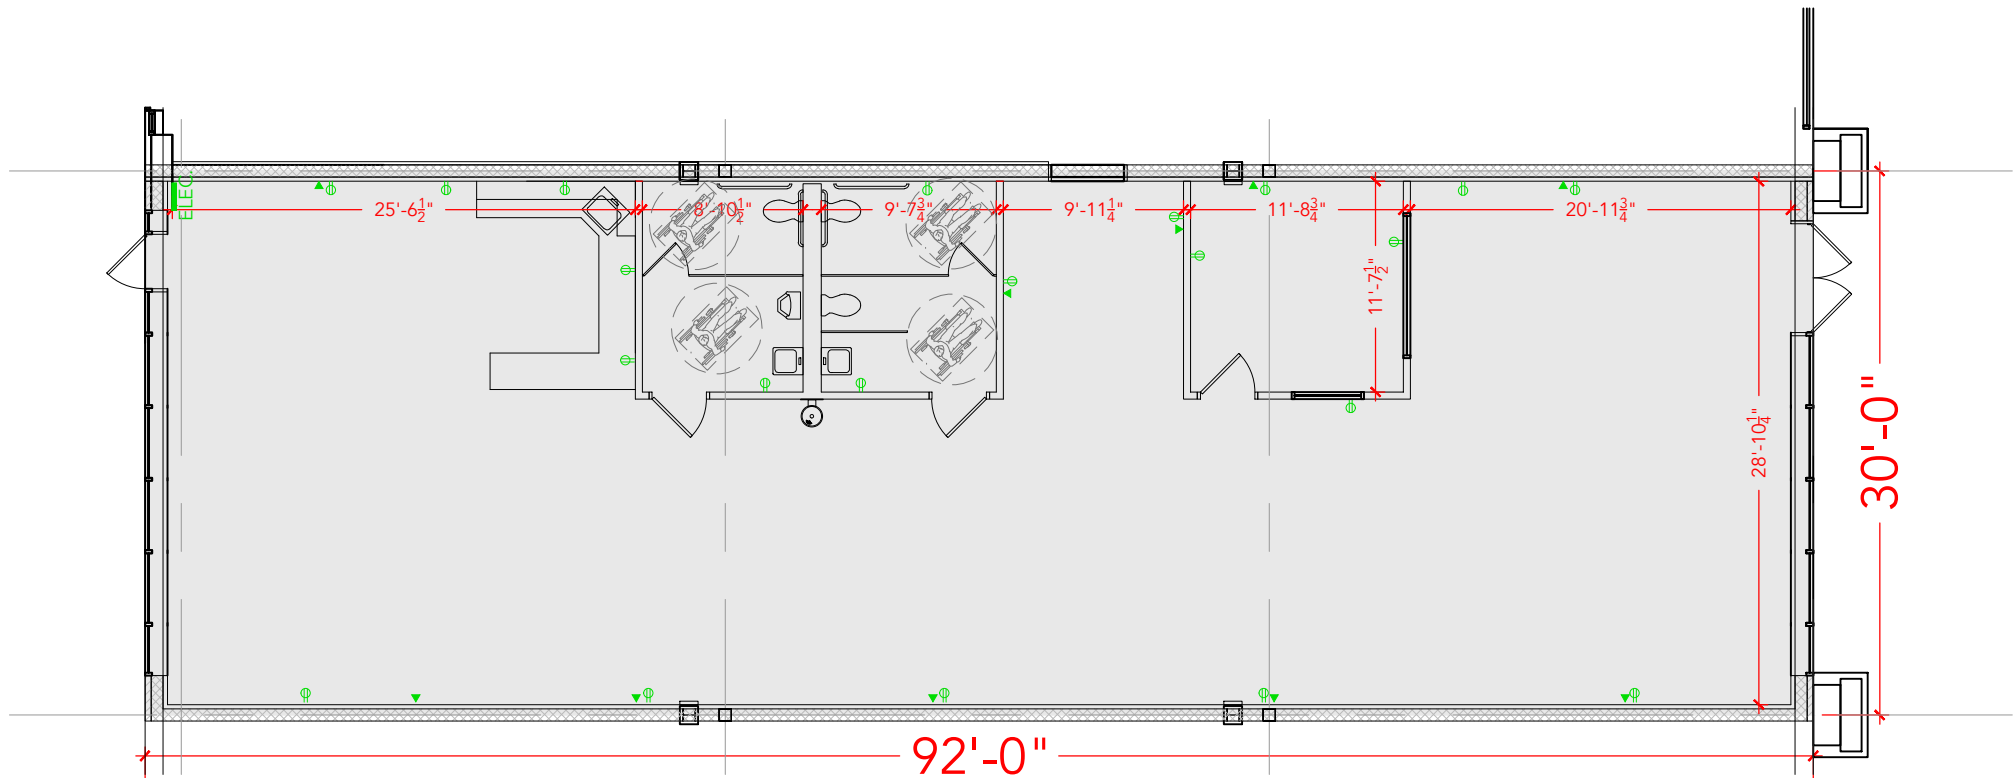

TOTAL SF AVAILABLE - 2,770 RSF

OFFICE - 2,770 RSF

WAREHOUSE - 0,000 SF

* INCLUDES % OF METER ROOM

[Click to access 3D model](#)

Key Plan

Floor Plan