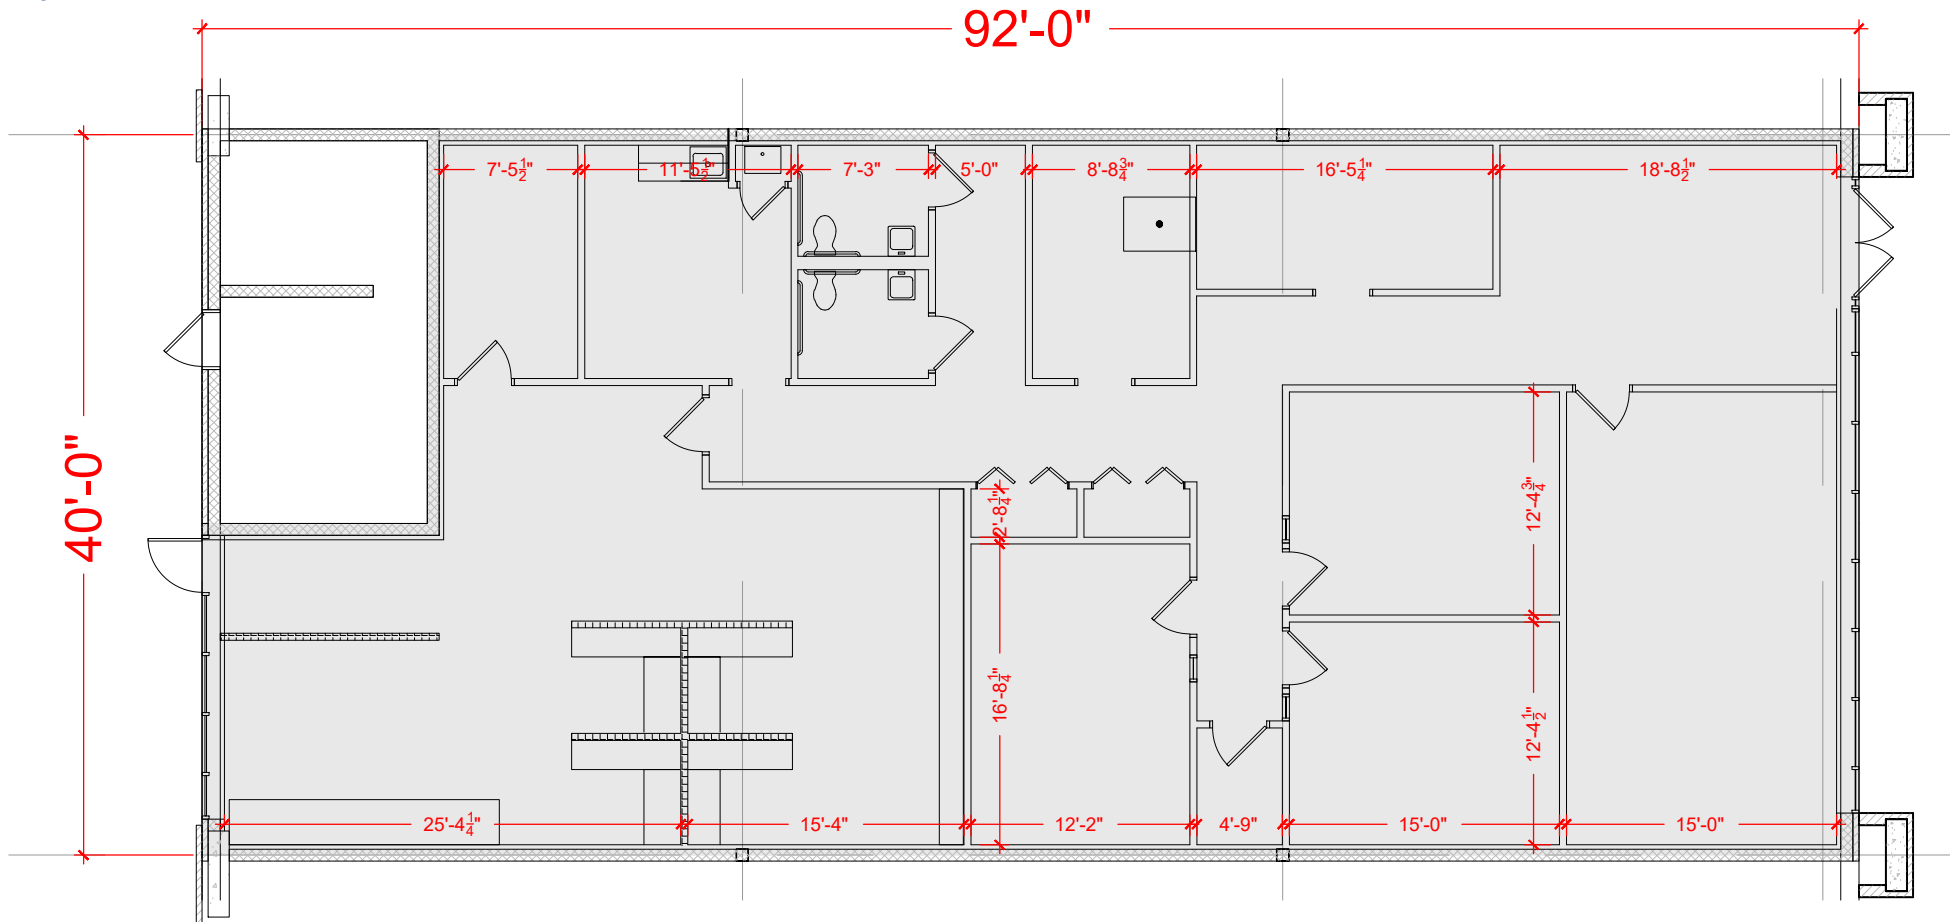

TOTAL SF AVAILABLE - 3,466 RSF

OFFICE - 3,466 RSF

WAREHOUSE - 0,000 SF

* INCLUDES % OF METER ROOM
[Click to access 3D model](#)

Key Plan

Floor Plan