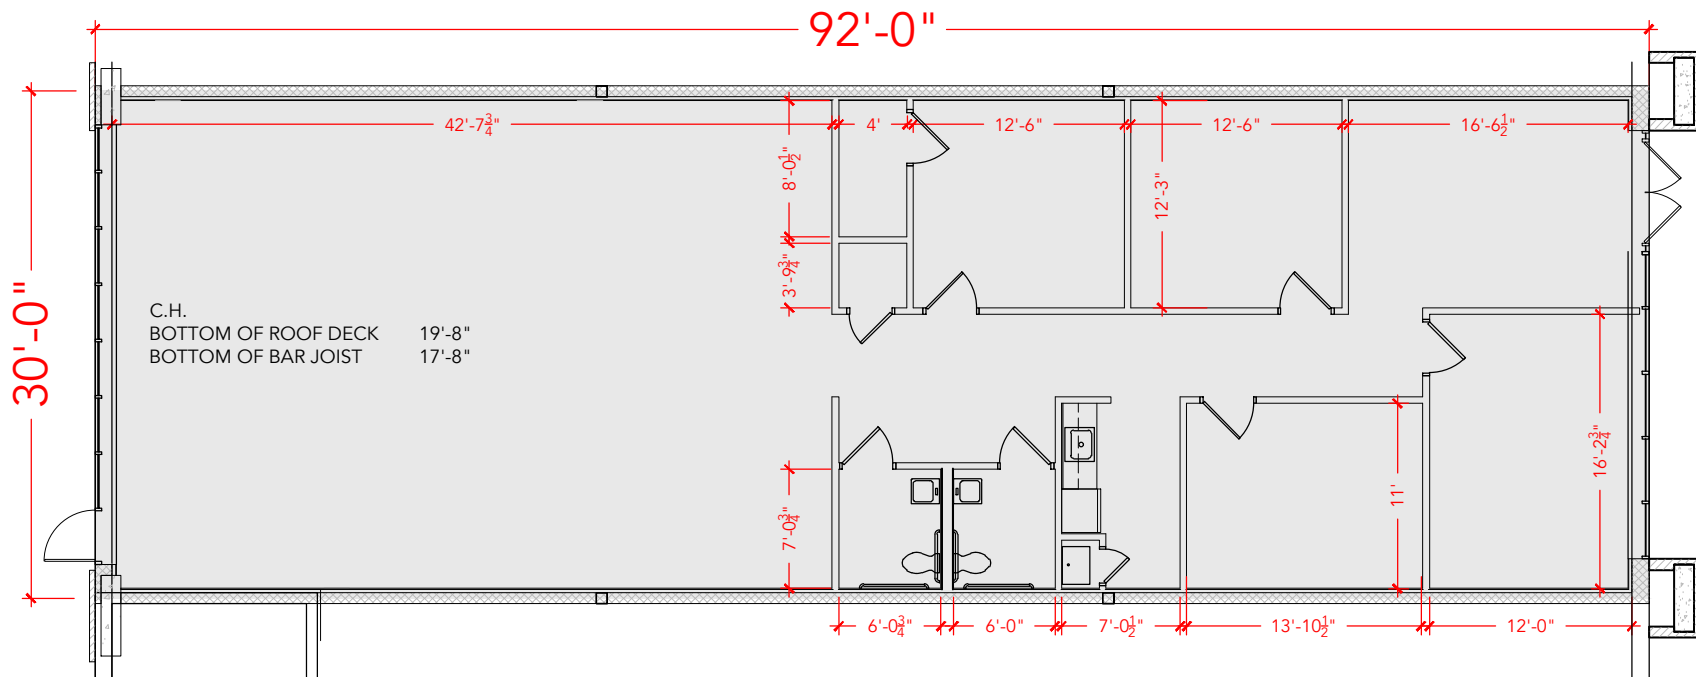

TOTAL SF AVAILABLE - 2,770 RSF

OFFICE - 2,770 RSF

WAREHOUSE - 0,000 SF

* INCLUDES % OF METER ROOM

[Click to access 3D model](#)

Key Plan

Floor Plan