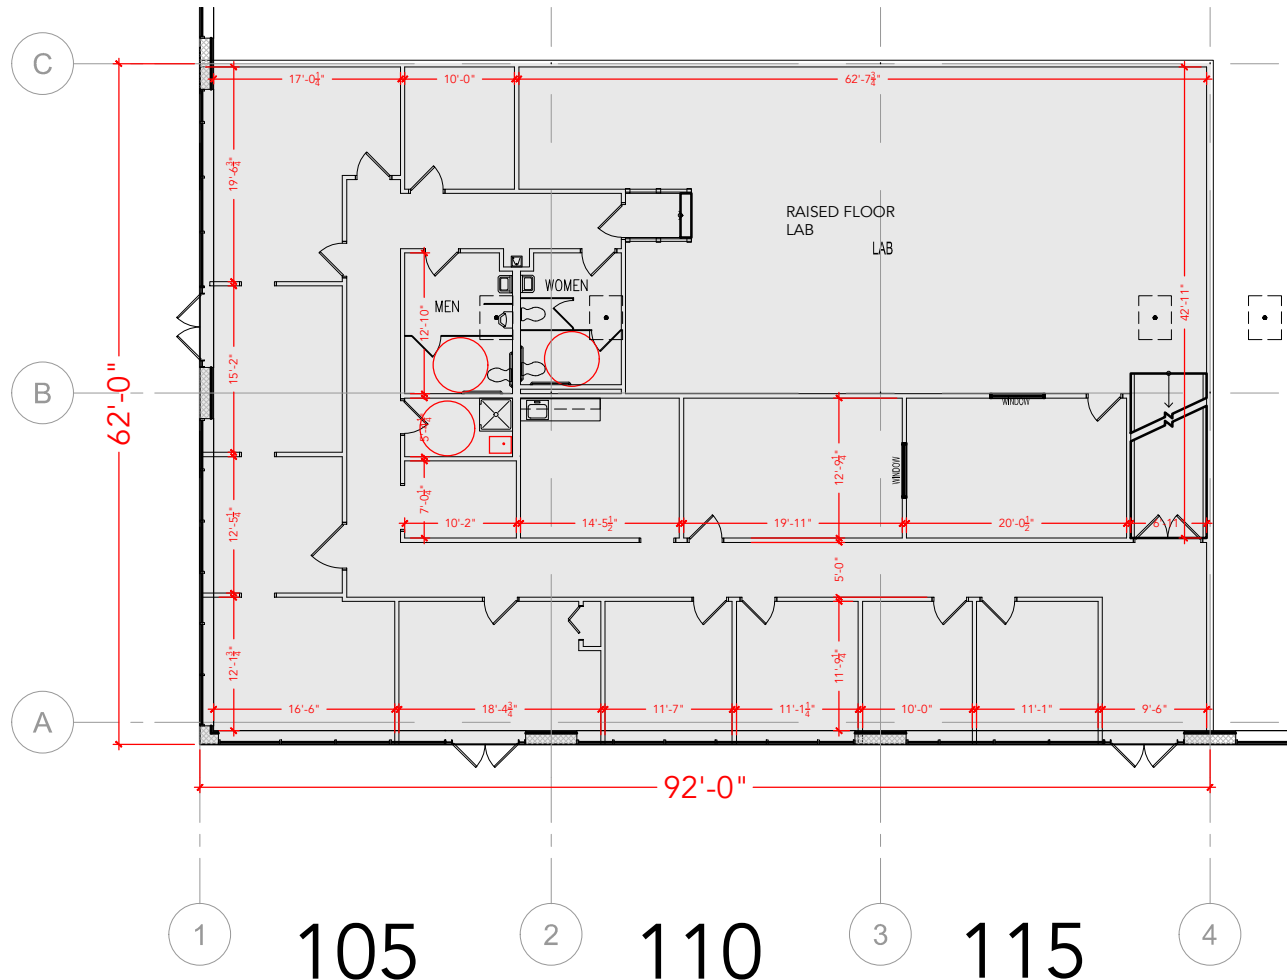

**TOTAL SF AVAILABLE - 5,737 RSF**

OFFICE - 5,737 RSF

WAREHOUSE SF - 0,000 SF

INCLUDES % OF METER ROOM

[Click to access 3D model](#)

Key Plan

Floor Plan