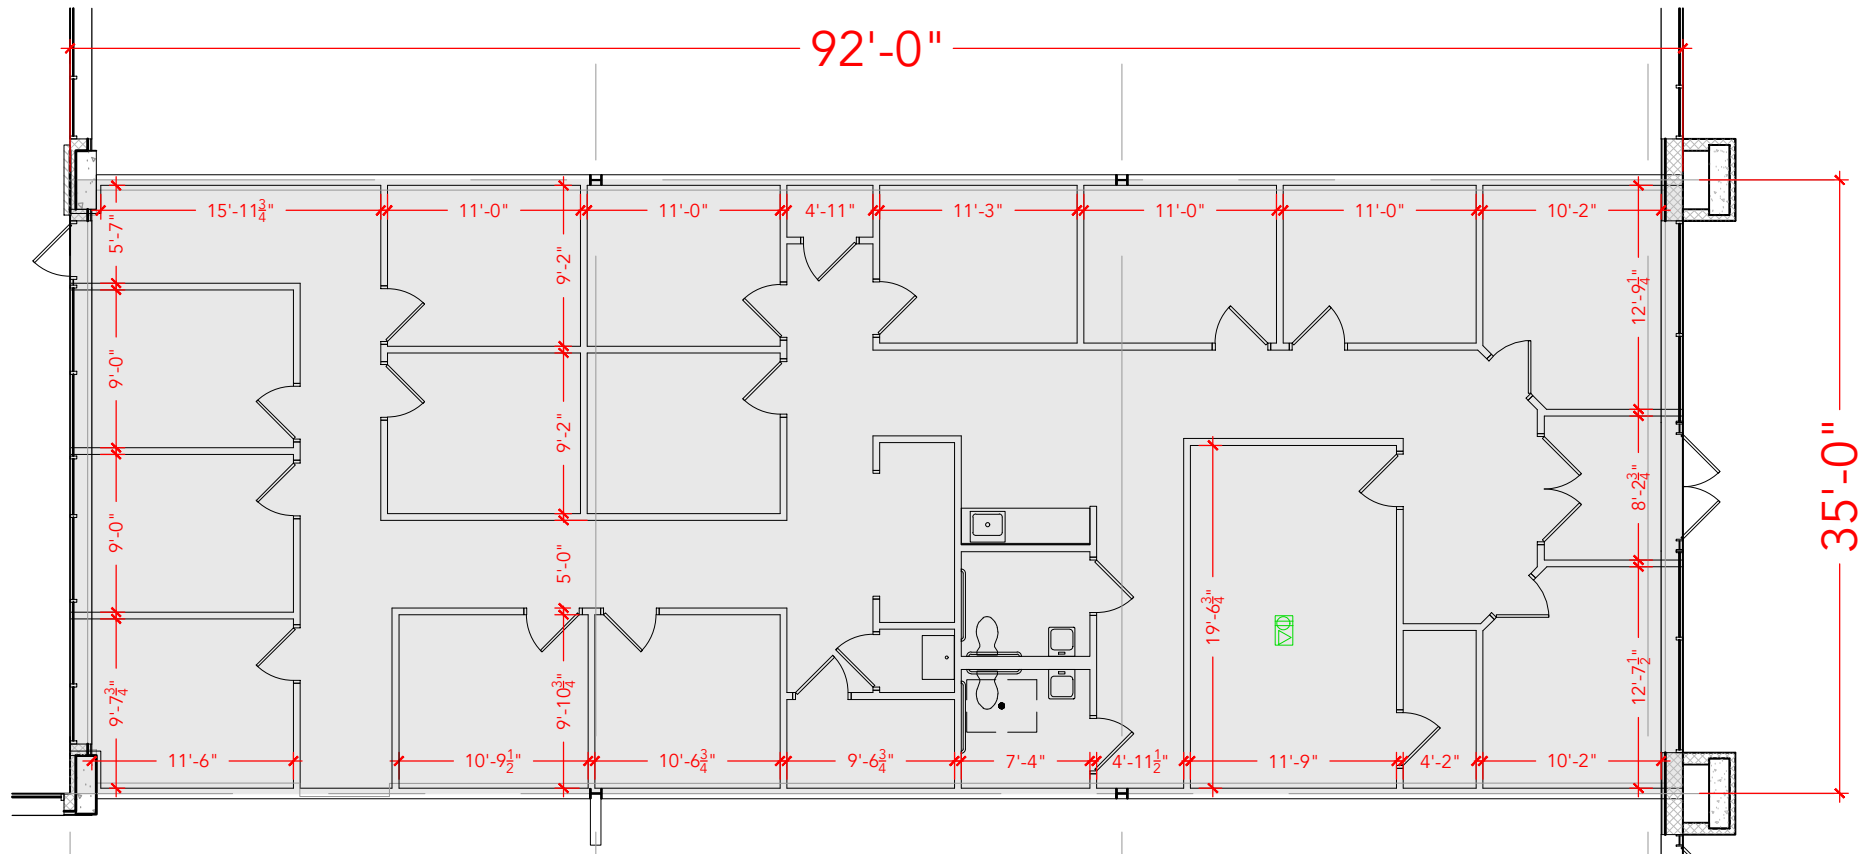

TOTAL SF AVAILABLE -3,237 RSF

OFFICE - 3,237 RSF

WAREHOUSE SF - 0,000 SF

*INCLUDES % OF METER ROOM

[Click to access 3D model](#)

Key Plan

Floor Plan