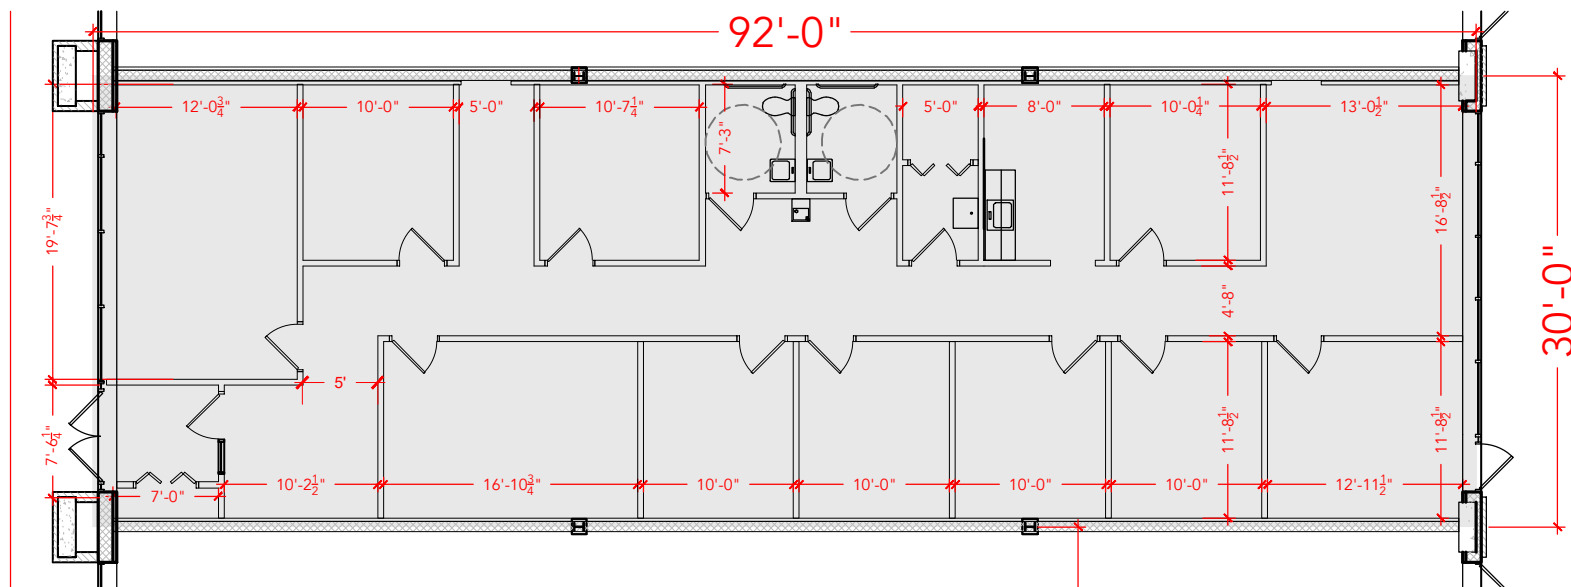

Key Plan

TOTAL SF AVAILABLE - 2,774 RSF

OFFICE - 2,774 RSF

WAREHOUSE SF - 0,000 SF

[Click to access 3D model](#)

Floor Plan