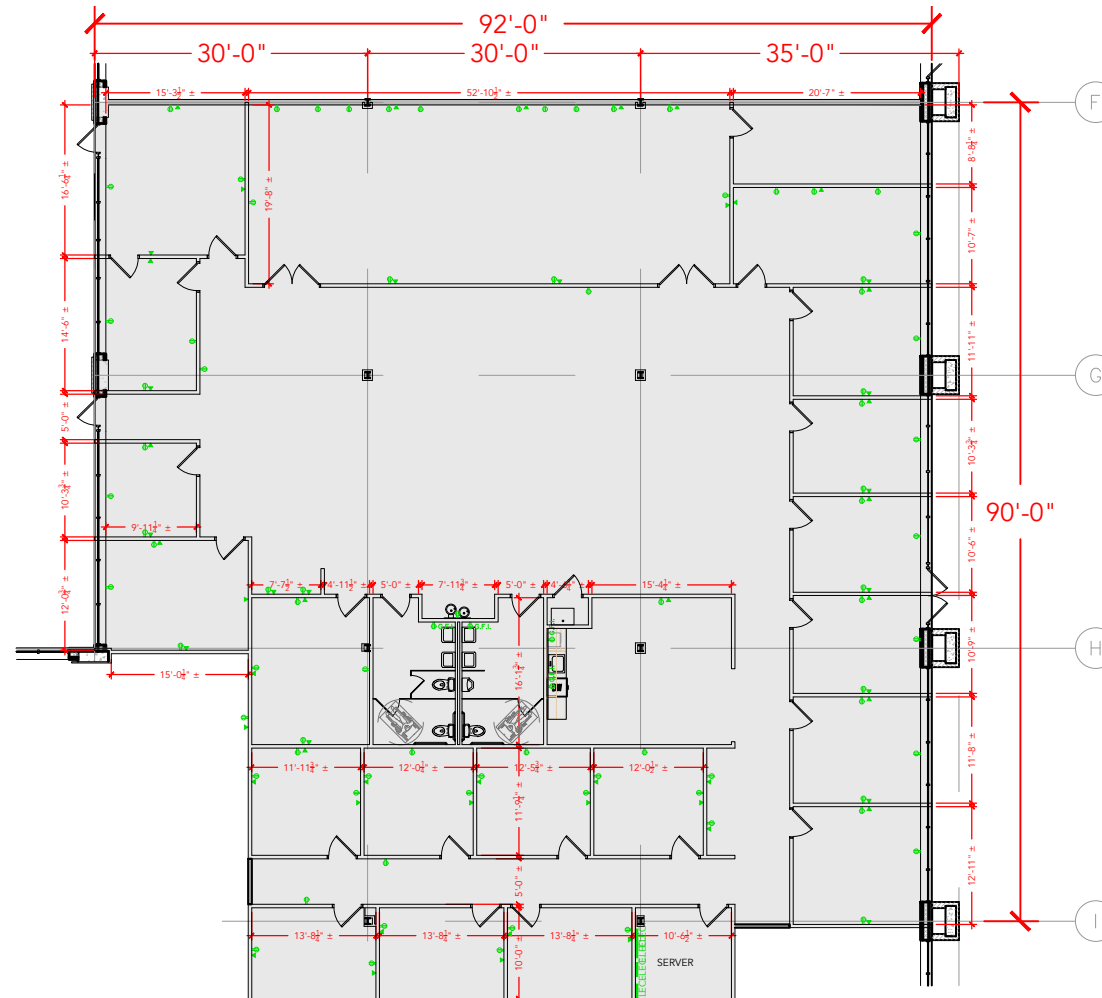

TOTAL SF AVAILABLE - 8,294 RSF

OFFICE - 8,294 RSF

WAREHOUSE SF - 0,000 SF

INCLUDES % OF METER ROOM

[Click to access 3D model](#)

Key Plan

Floor Plan