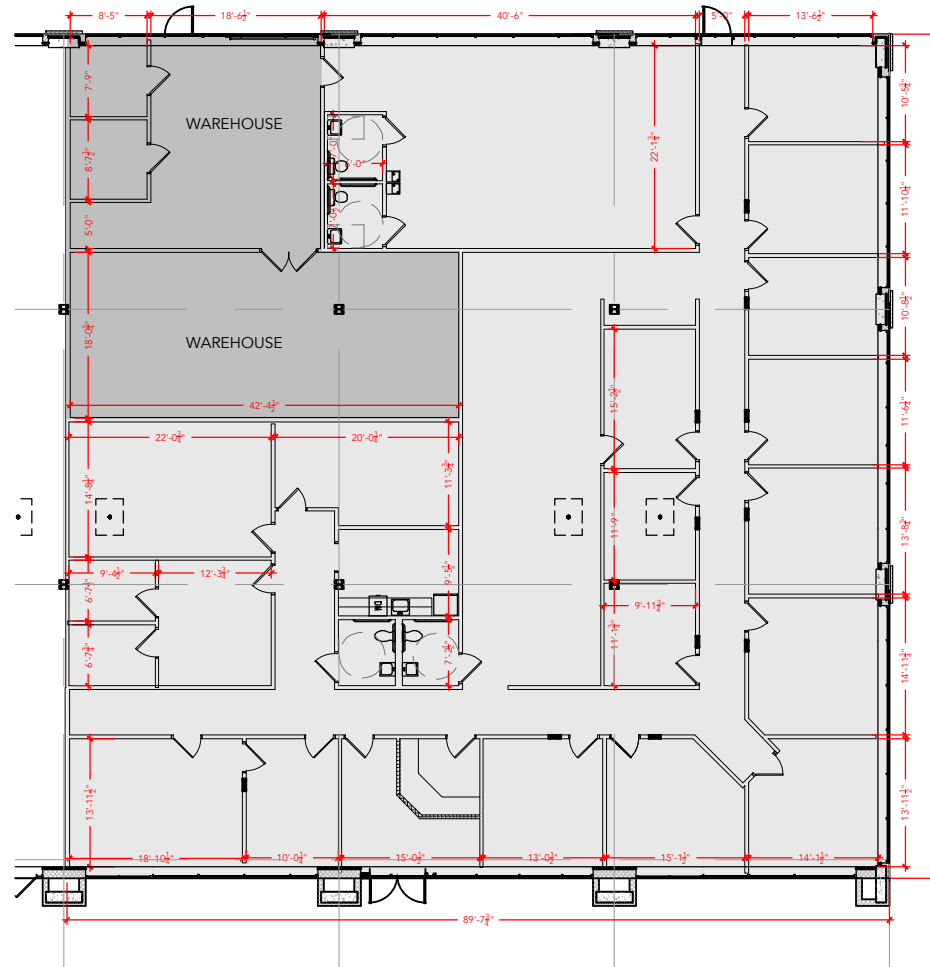

**TOTAL SF AVAILABLE - 8,287 RSF**

OFFICE - 8,287 RSF

WAREHOUSE SF - 0,000 SF

[Click to access 3D model](#)

## Floor Plan