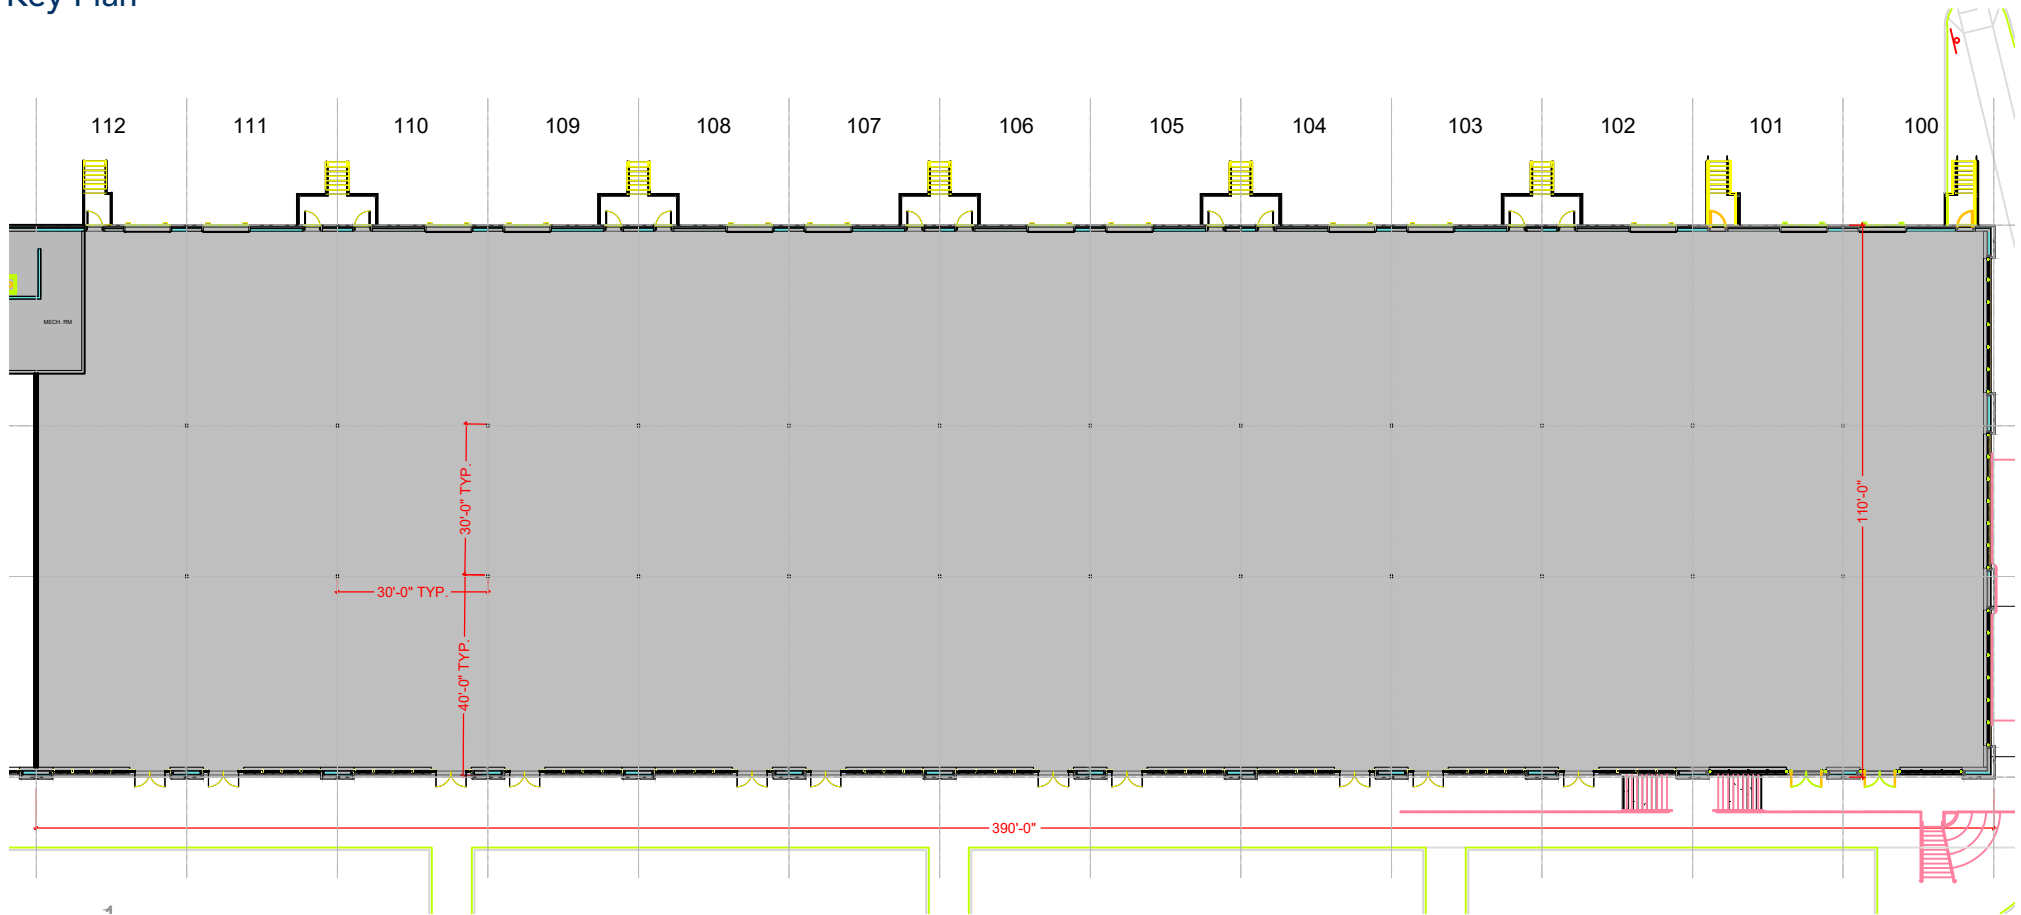

TOTAL SF AVAILABLE - 42,922 RSF
* INCLUDED % OF MECH. ROOM

Key Plan

Floor Plan