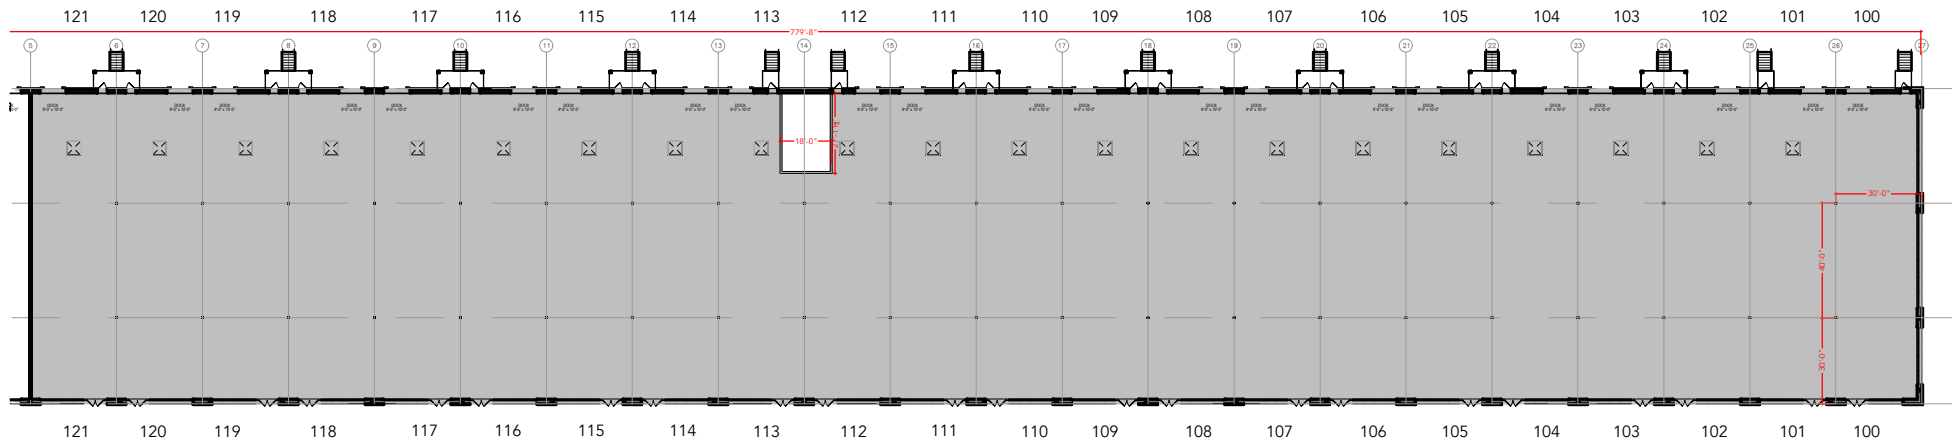

TOTAL SF AVAILABLE - 72,524 RSF

OFFICE - 0,000 SF

WAREHOUSE - 72,524 RSF

* INCLUDED % OF METER ROOM

[Click to access 3D model](#)

Key Plan

Floor Plan