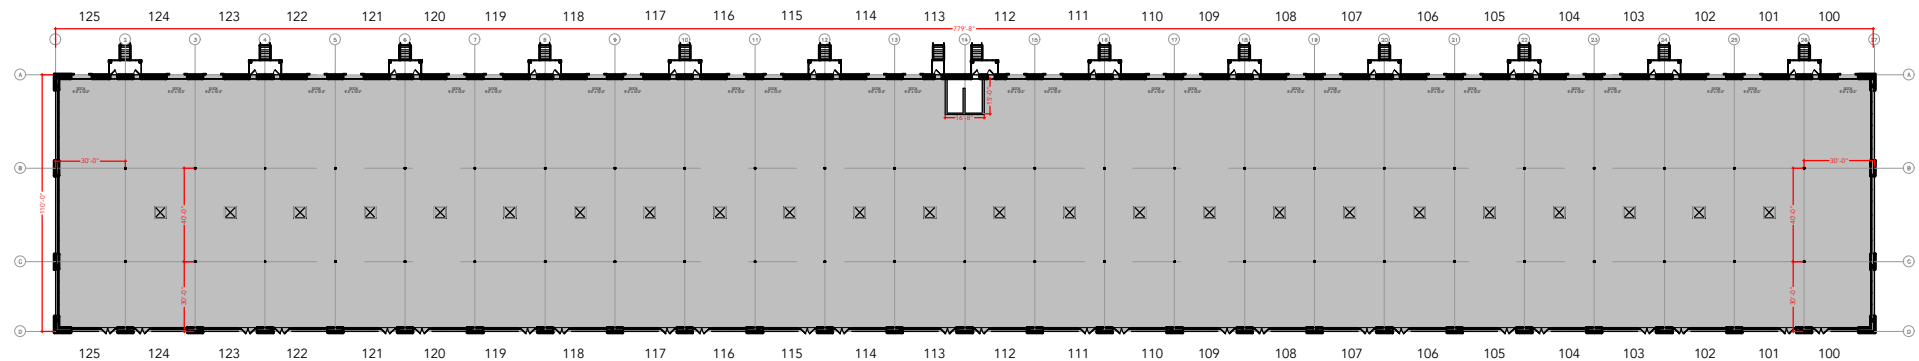

TOTAL SF AVAILABLE - 82,800 SF

OFFICE - 0,000 SF

WAREHOUSE - 82,800 SF

[Click to access 3D model](#)

## Key Plan

## Floor Plan