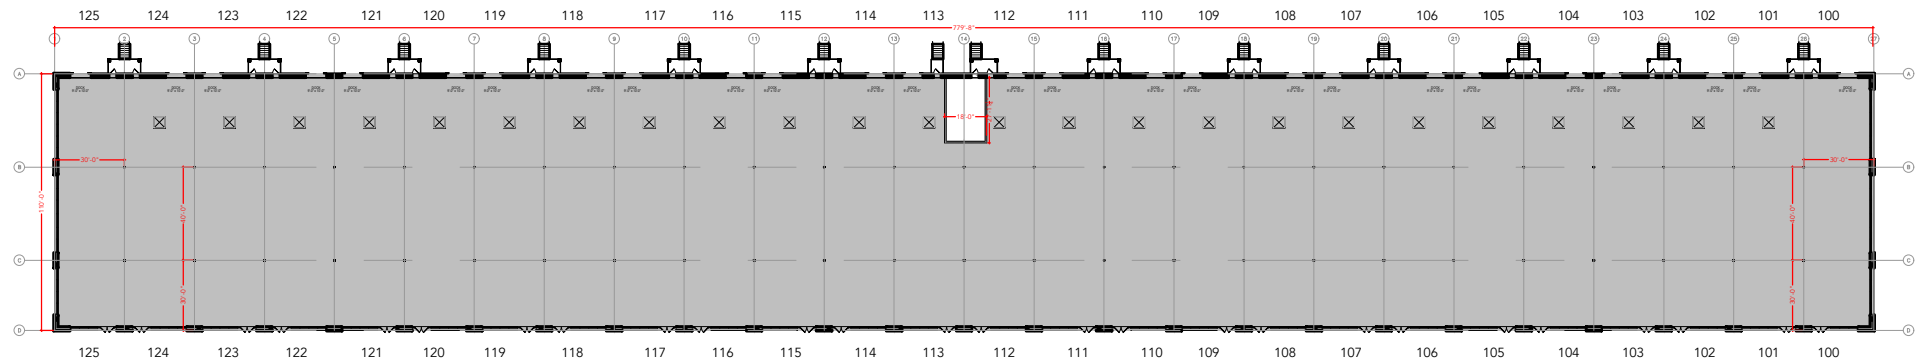

TOTAL SF AVAILABLE - 85,800 SF

OFFICE - 0,000 SF

WAREHOUSE - 85,800 SF

[Click to access 3D model](#)

Key Plan

Floor Plan