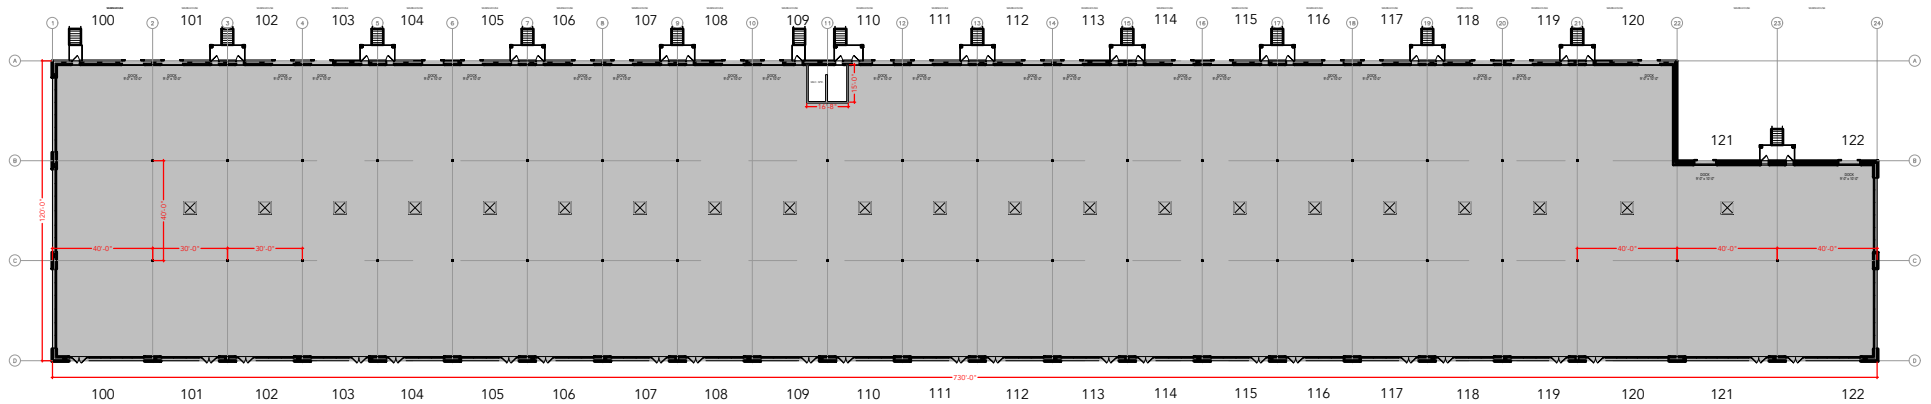

TOTAL SF AVAILABLE - 30,000 SF

OFFICE - 0,000 SF

WAREHOUSE - 30,000 SF

[Click to access 3D model](#)

Key Plan

Floor Plan