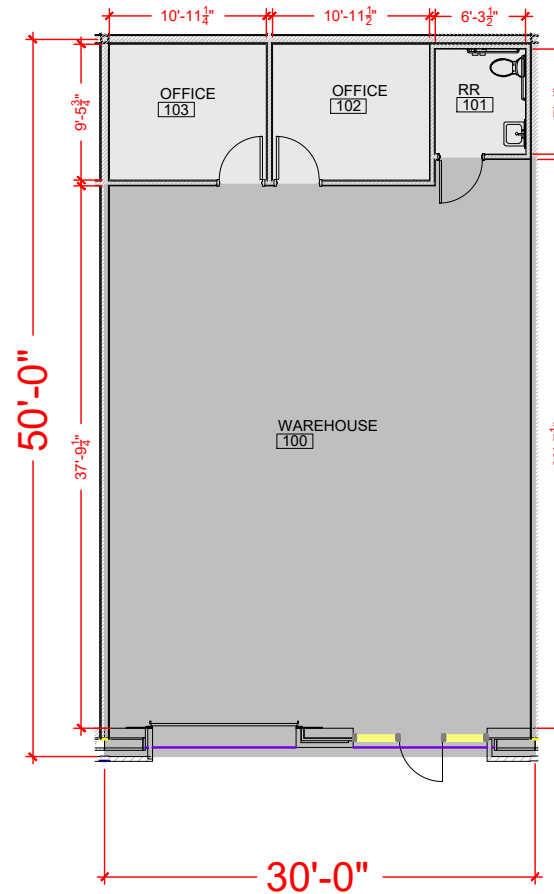

TOTAL SF AVAILABLE - 1,507 RSF

OFFICE - 288 RSF

WAREHOUSE - 1,219 RSF

Key Plan

Floor Plan