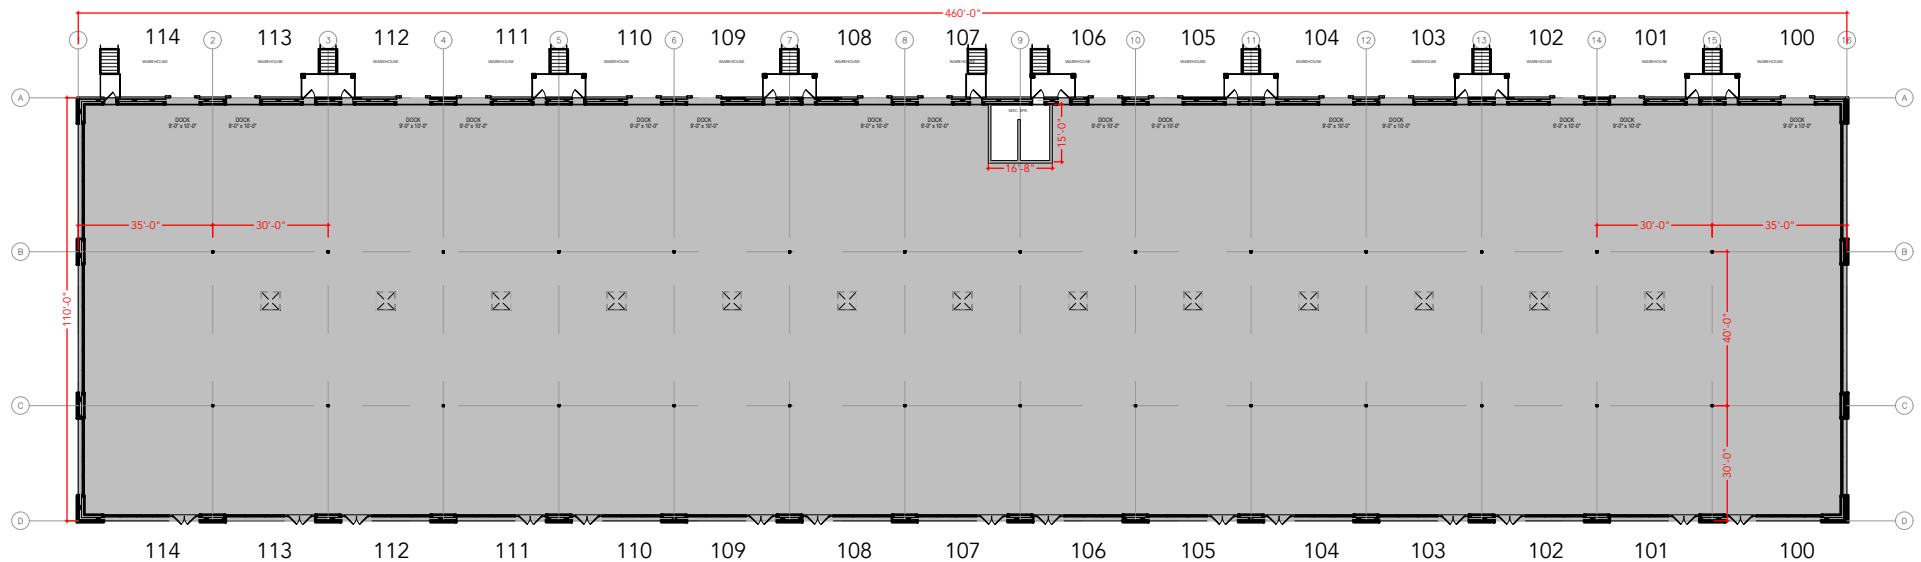

**TOTAL SF AVAILABLE - 50,600 SF**

OFFICE - 0,000 SF

WAREHOUSE - 50,600 SF

[Click to access 3D model](#)

## Key Plan

## Floor Plan