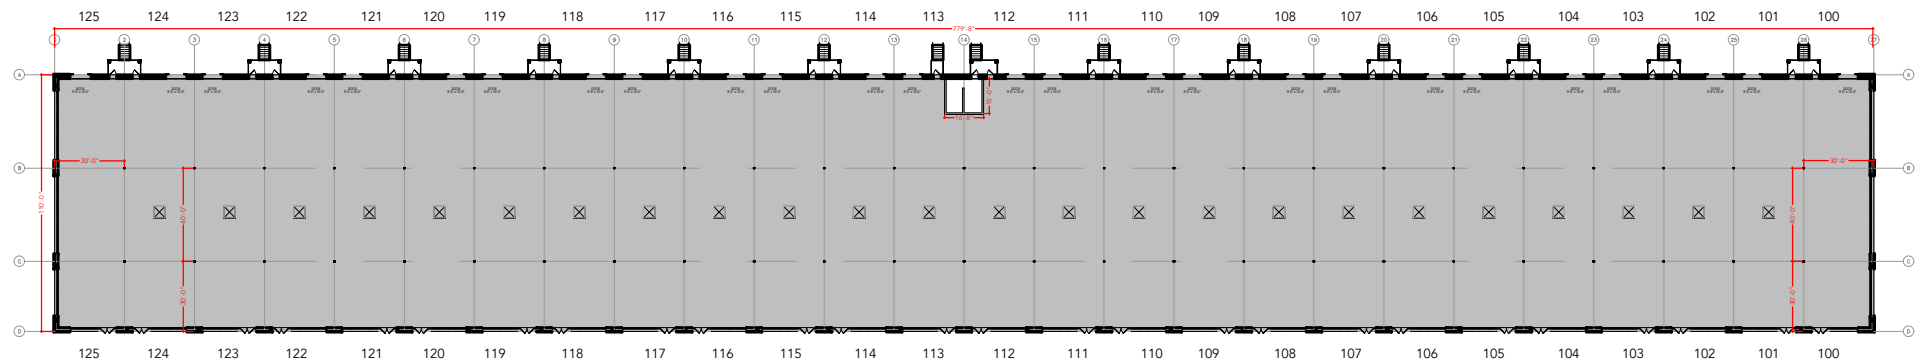

TOTAL SF AVAILABLE - 82,800 SF

OFFICE - 0,000 SF

WAREHOUSE - 82,800 SF

[Click to access 3D model](#)

## Key Plan

## Floor Plan