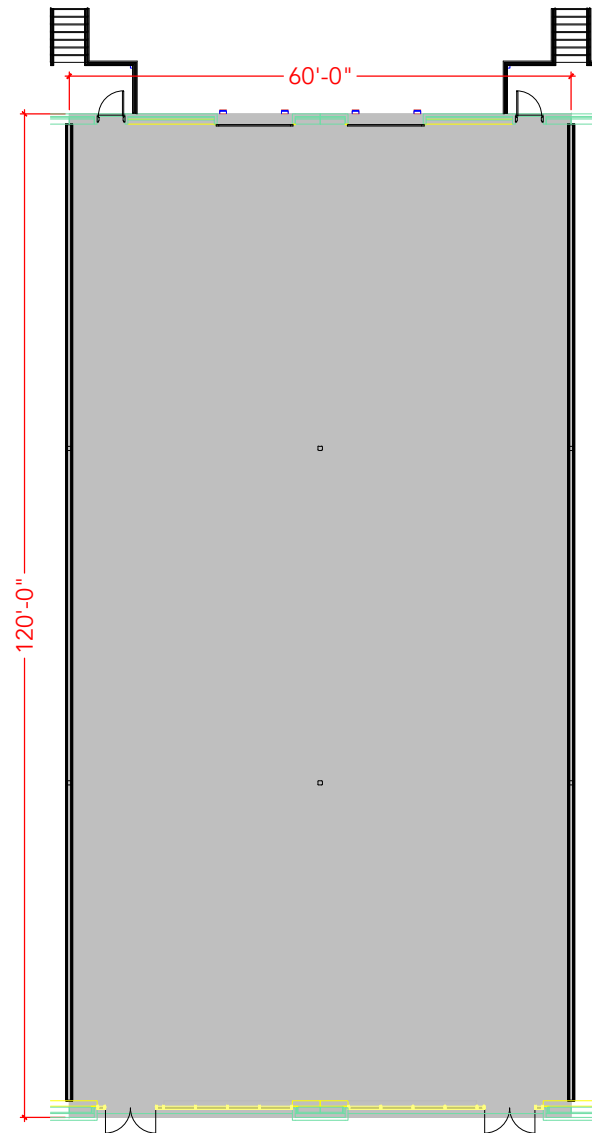

105

106

TOTAL SF AVAILABLE - 7,242 RSF

Key Plan

Floor Plan