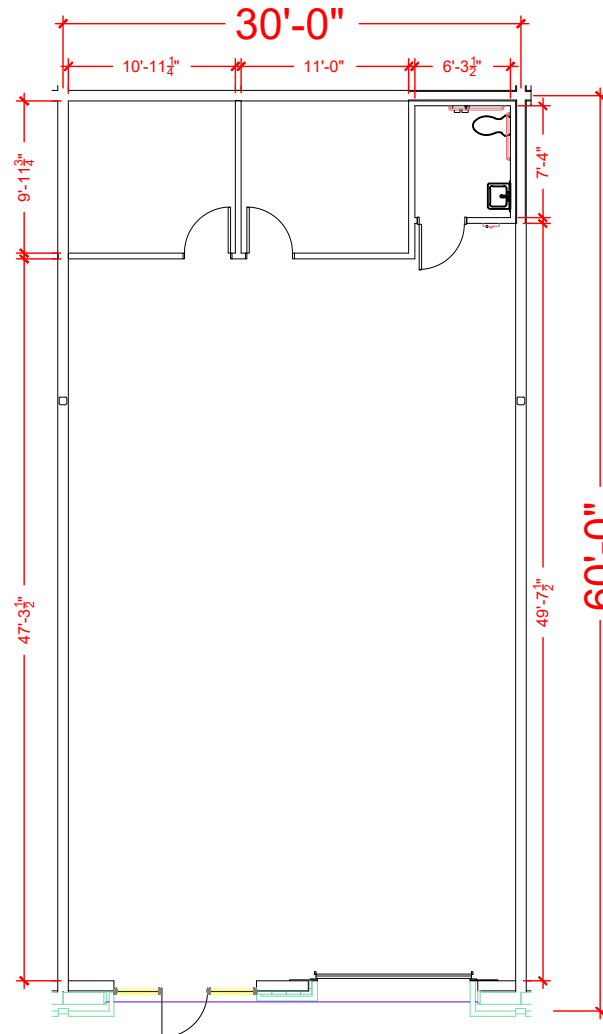

TOTAL SF AVAILABLE - 1,812 RSF

Key Plan

Floor Plan