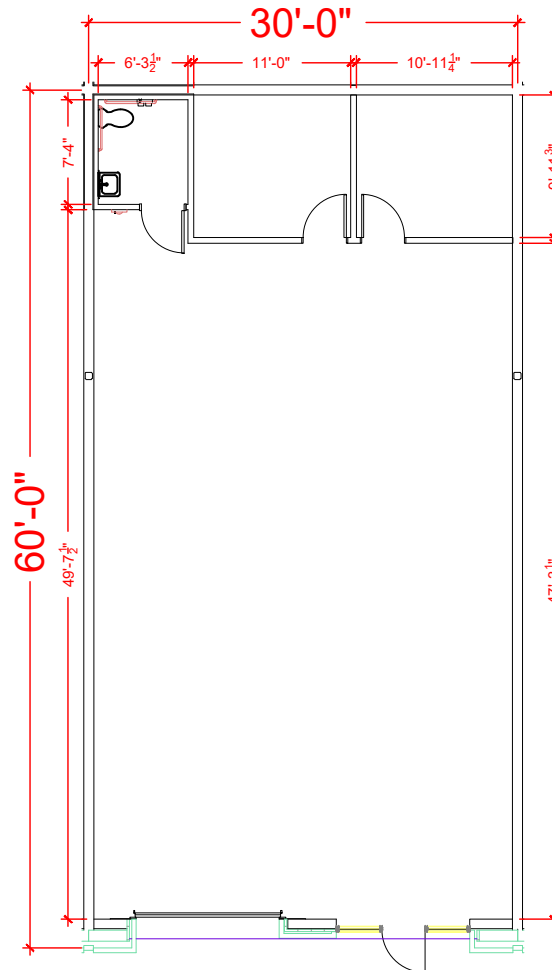

TOTAL SF AVAILABLE - 1,812 RSF

Key Plan

Floor Plan