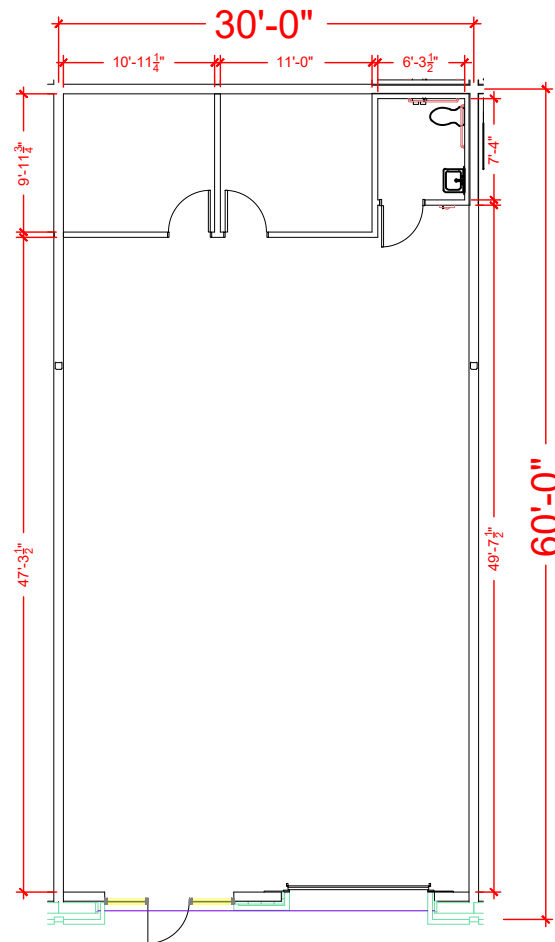

TOTAL SF AVAILABLE - 1,812 RSF

Key Plan

Floor Plan