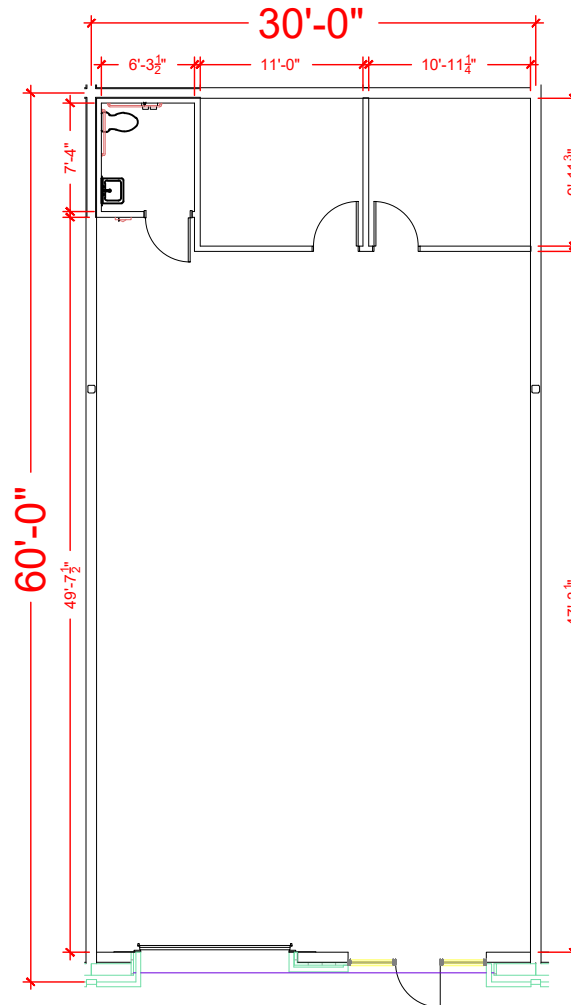

TOTAL SF AVAILABLE - 1,812 RSF

Key Plan

Floor Plan