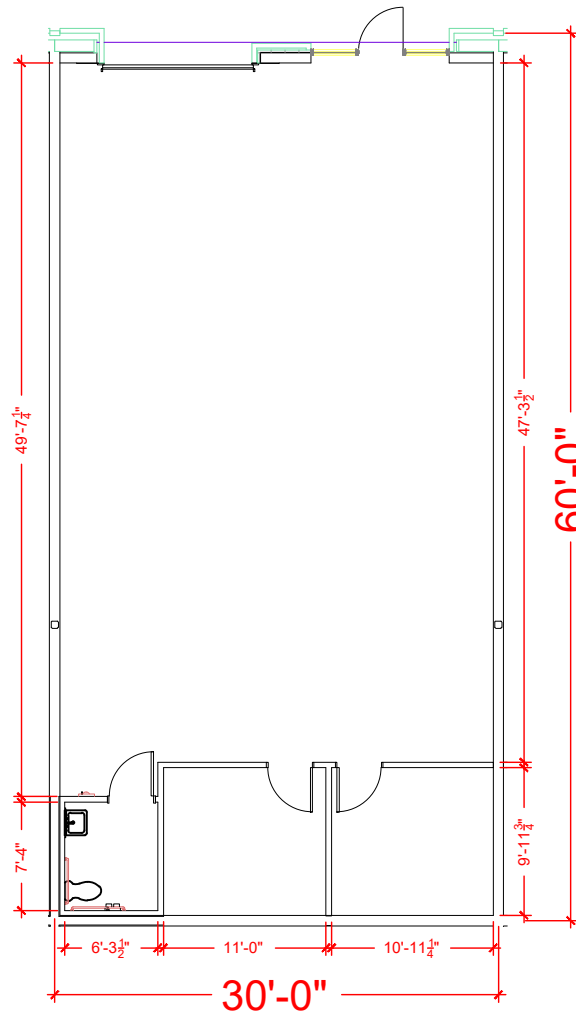

TOTAL SF AVAILABLE - 1,812 RSF

Key Plan

Floor Plan