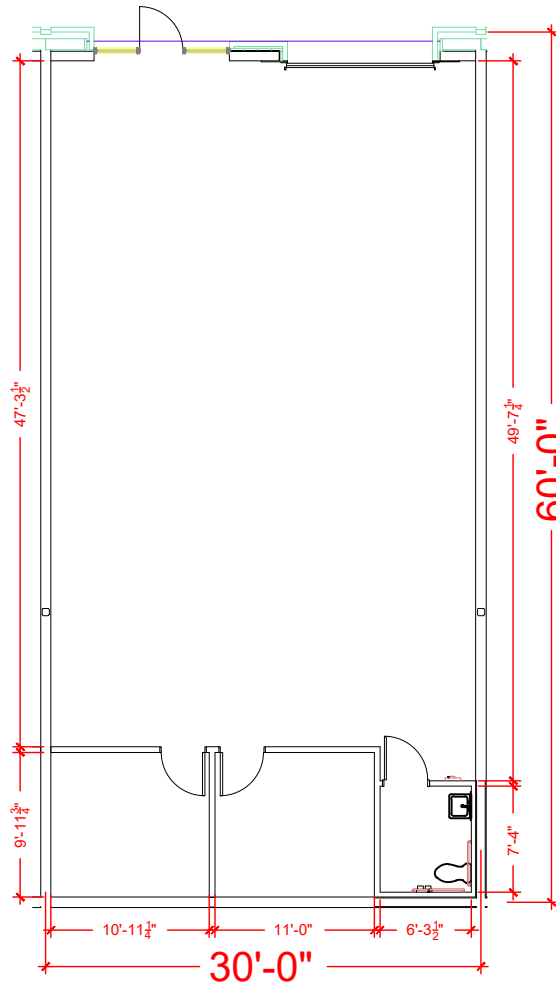

TOTAL SF AVAILABLE - 1,812 RSF

Key Plan

Floor Plan