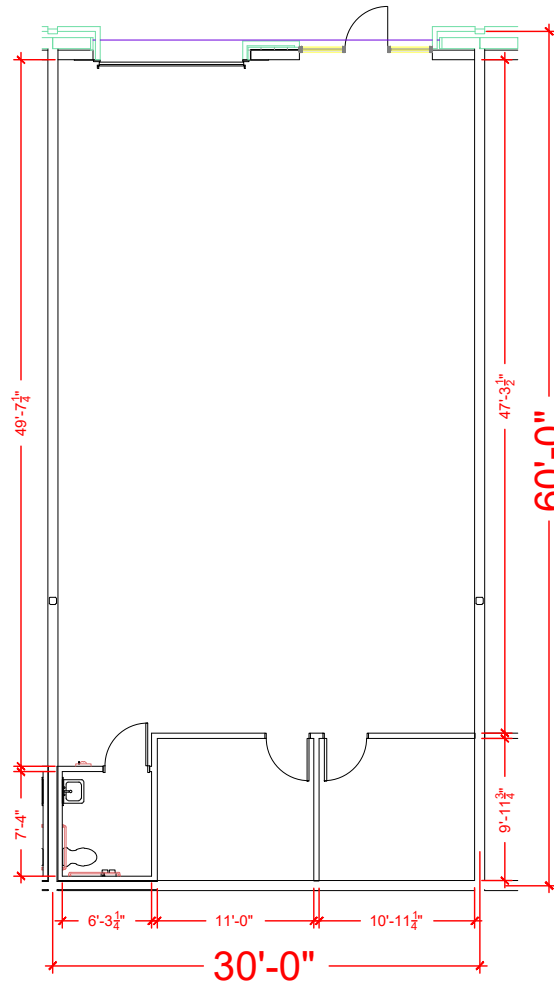

TOTAL SF AVAILABLE - 1,812 RSF

Key Plan

Floor Plan