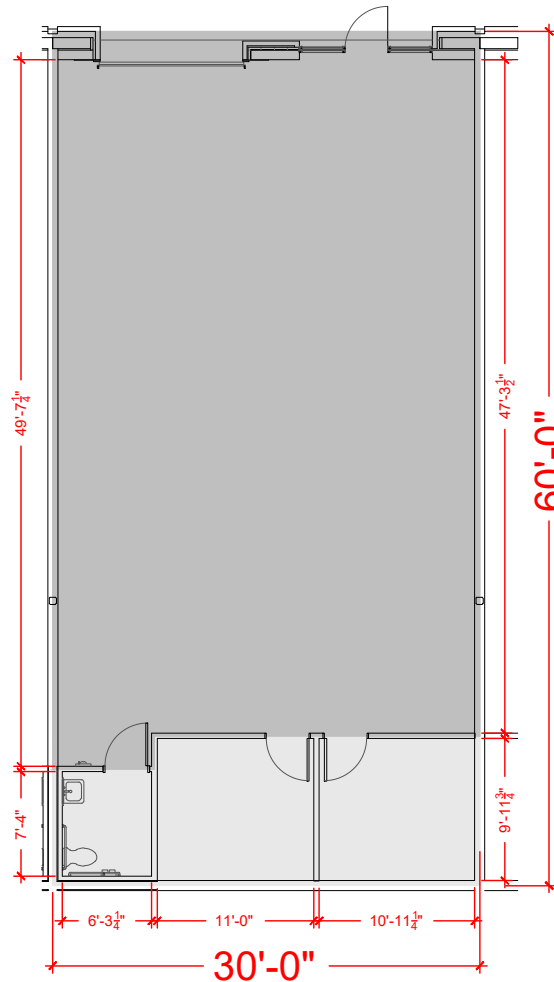

TOTAL SF AVAILABLE -1,812 RSF

OFFICE - 300 RSF  
WAREHOUSE - 1,512 RSF

Key Plan

Floor Plan