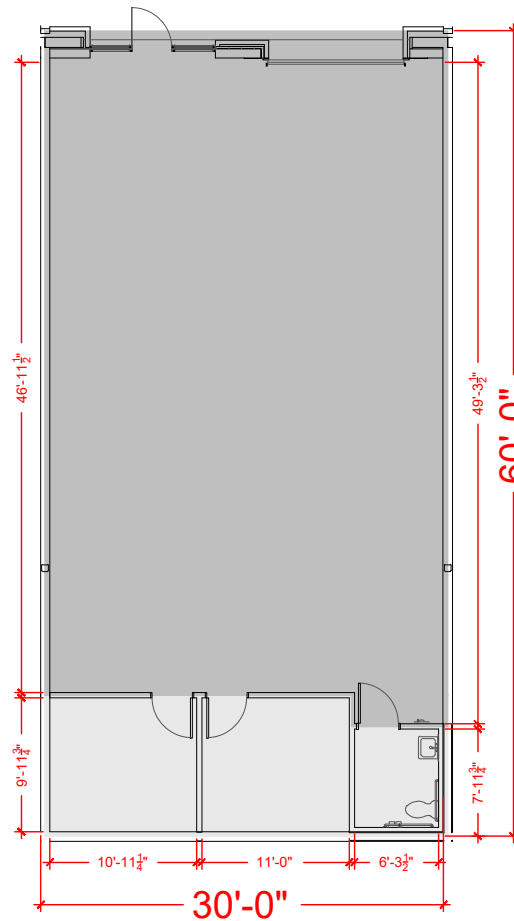

TOTAL SF AVAILABLE -1,812 RSF

OFFICE - 300 RSF
WAREHOUSE - 1,512 RSF

Key Plan

Floor Plan