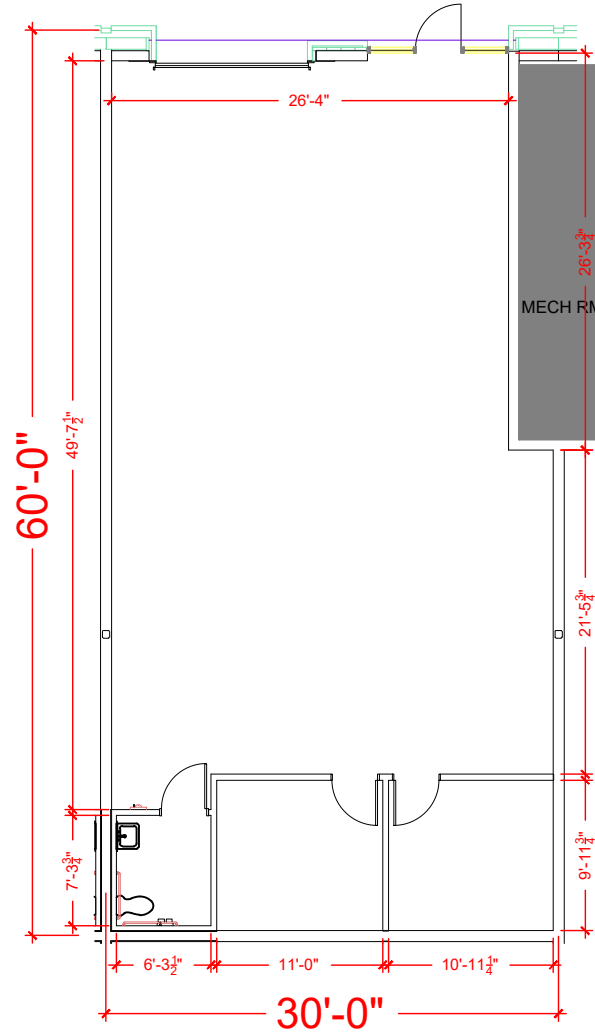

TOTAL SF AVAILABLE - 1,715 RSF

Key Plan

Floor Plan