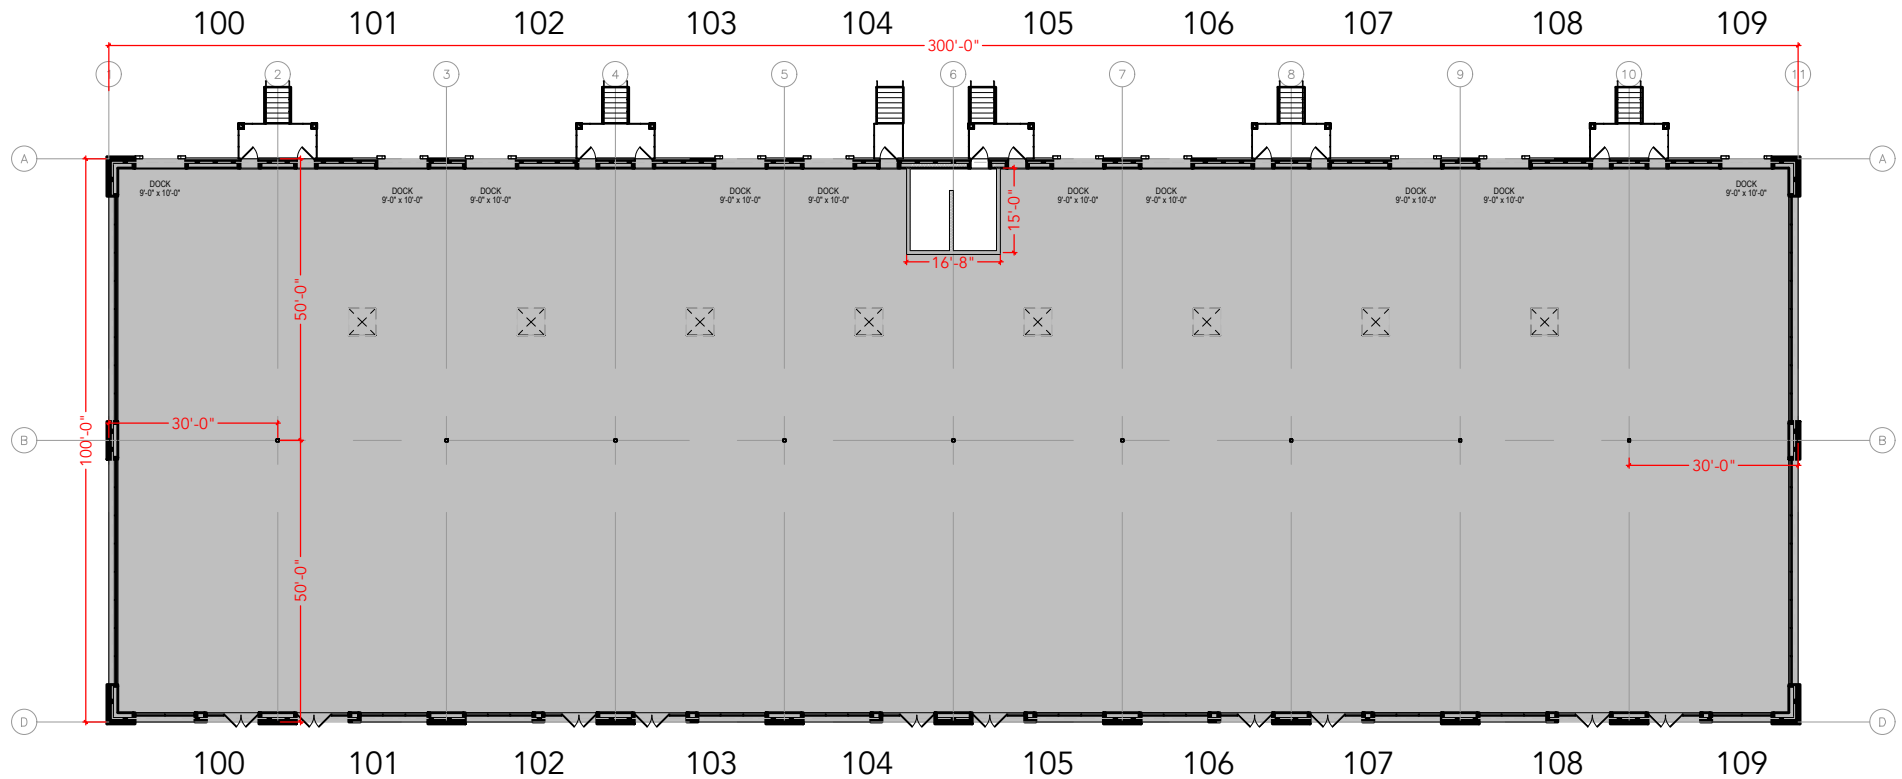

TOTAL SF AVAILABLE - 30,000 SF

OFFICE - 0,000 SF

WAREHOUSE - 30,000 SF

[Click to access 3D model](#)

Key Plan

Floor Plan