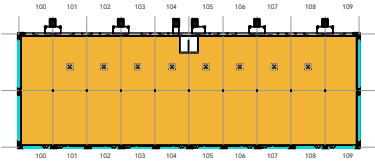

TOTAL SF AVAILABLE - 30,000 SF

OFFICE - 0,000 SF

WAREHOUSE - 30,000 SF

[Click to access 3D model](#)

Key Plan

Floor Plan