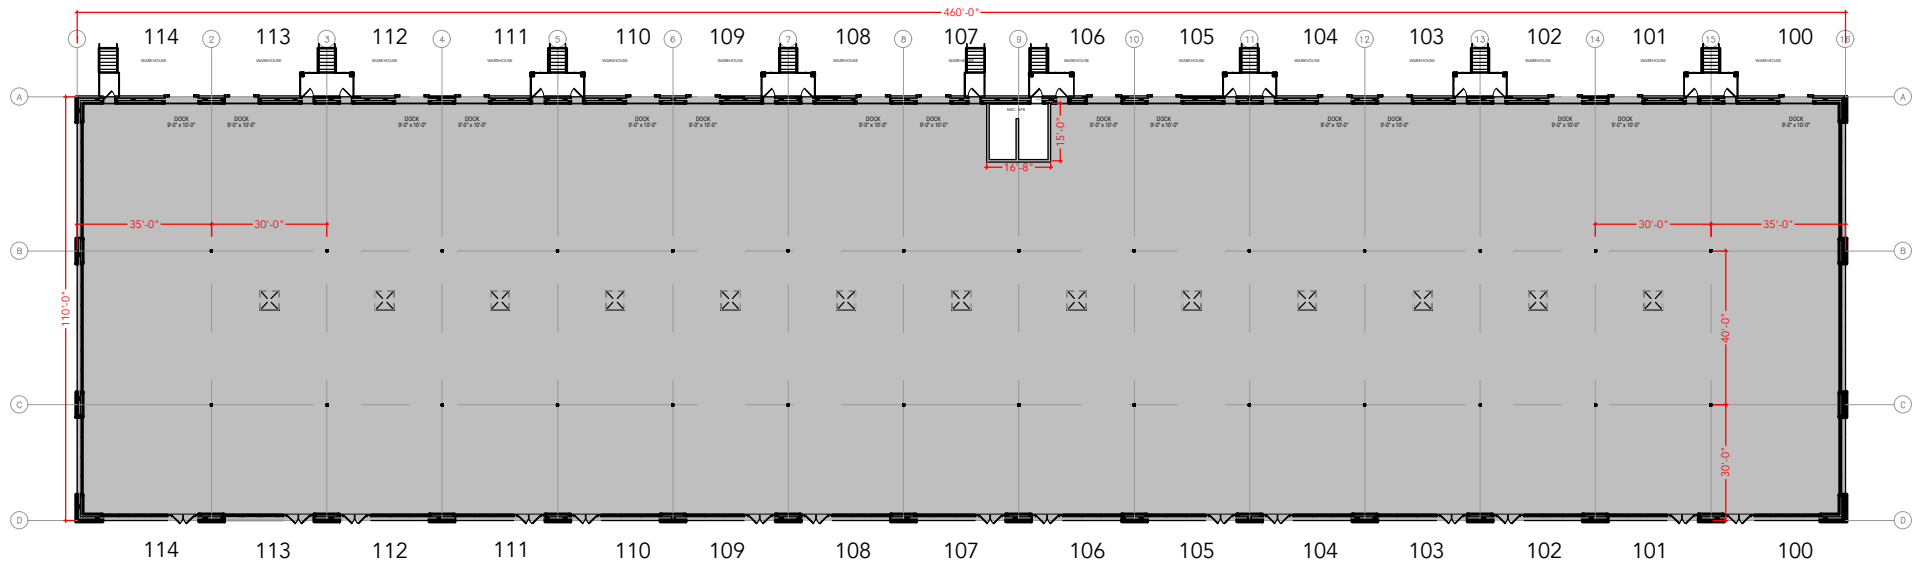

**TOTAL SF AVAILABLE - 50,600 SF**

OFFICE - 0,000 SF

WAREHOUSE - 50,600 SF

[Click to access 3D model](#)

## Key Plan

## Floor Plan